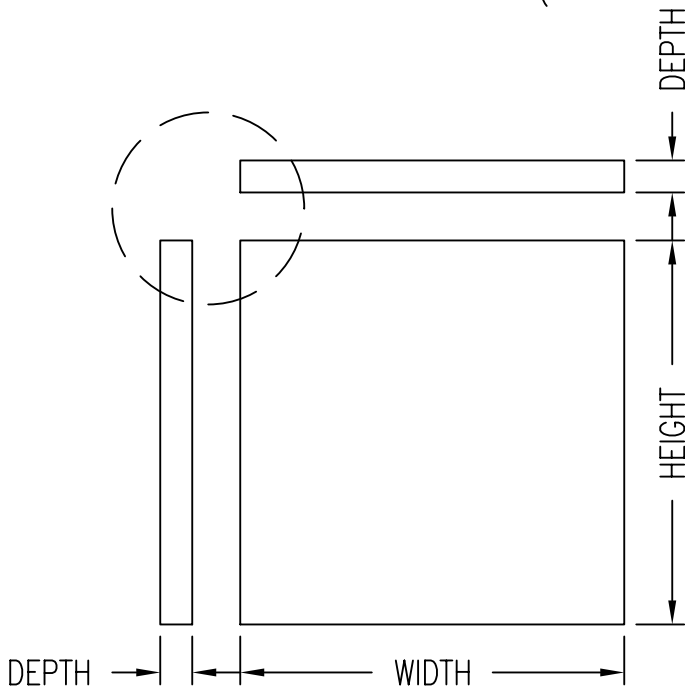

RADIUSSED

MITERED

SQUARE

BEVELED
(STANDARD .5"x.5")

MAX. ABSORBOR PANEL SIZES		
WIDTH	HEIGHT	DEPTH
48"	96"	1"
48"	96"	2"
48"	96"	3"
48"	96"	4"

RPG DIFFUSOR SYSTEMS, INC.

651-C Commerce Drive, Upper Marlboro MD 20774
 Phone: 301-249-0044 * Fax: 301-249-3912
 Email: info@rpginc.com

Title: *RPG ABSORBOR PANEL CUTSHEET*

Proj: *RPG PRODUCT*

Date: *3/24/09*

By: *WRM*

Scale: *1"=1'-0"*

Comments:

Path: *M:\Products New\ABSP_Absorbor Panel\ABSPS_Standard Absorbor Panel\CAD_DWG\Absorbor Cutsheet*