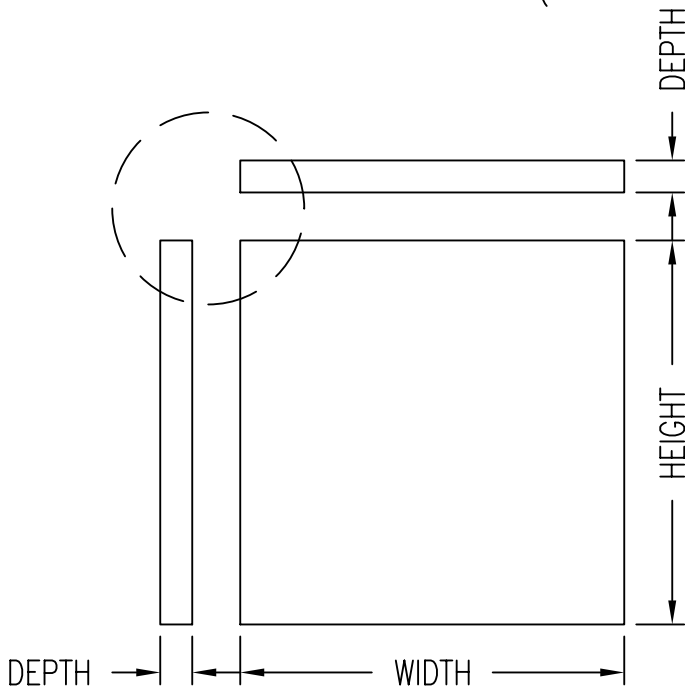

RADIUSSED

MITERED

SQUARE

BEVELED
(STANDARD .5"x.5")

MAX. B.A.D. PANEL SIZES		
WIDTH	HEIGHT	DEPTH
48"	96"	1.188"
48"	96"	2.188"
48"	96"	3.188"
48"	96"	4.188"

RPG DIFFUSOR SYSTEMS, INC.

651-C Commerce Drive, Upper Marlboro MD 20774
 Phone: 301-249-0044 * Fax: 301-249-3912
 Email: info@rpginc.com

Title: **RPG B.A.D. PANEL CUTSHEET**

Proj: **RPG PRODUCT**

Date: **3/24/09**

By: **WRM**

Scale: **1"=1'-0"**

Comments:

Path: **M:\Products New\IN PROGRESS_BADP_BAD Panel\CAD_DWG\B.A.D. Cutsheet**