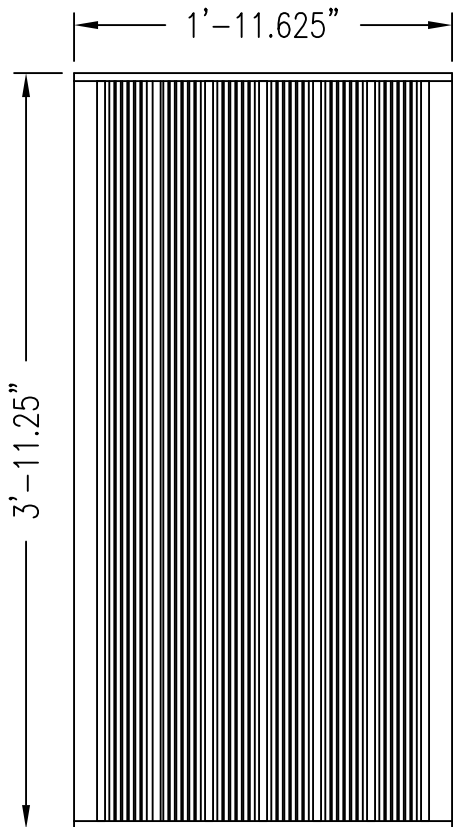

Date: *3/24/2008* By: *WRM*

Scale: *1"=1'-0"*

Comments:

Path: *M:\Products New\DIFFRACTAL\CAD_DWG\Diffractional Cutsheets.dwg*

S.W. ISOMETRIC

TOP

9.125"

SIDE

Date: 3/24/2008

By: WRM

Scale: 1" = 1'-0"

Comments:

Path: M:\Products New\DIFFR_Diffractal\CAD_DWG\Diffractal Cutsheets.dwg

S.W. ISOMETRIC

9.125"

SIDE

Proj: RPG PRODUCT

Date: 3/24/2008 By: WRM

Scale: 1" = 1'-0"

Path: M:\Products New\DIFFR_Diffractal\CAD_DWG\Diffractal Cutsheets.dwg

Comments:

S.W. ISOMETRIC

TOP

SIDE

Scale: 1" = 1'-0"

Comments:

Path: M:\Products New\DIFFR_Diffractal\CAD_DWG\Diffractal Cutsheets.dwg

S.W. ISOMETRIC

9.125"

SIDE

TOP

3'-11.25"