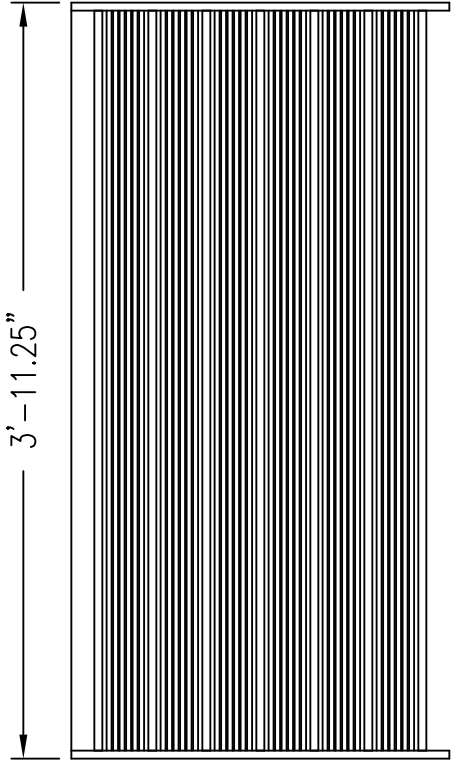

Scale: 1" = 1'-0"

Comments:

Path: M:\Products New\DIFFR_Diffractal\CAD_DWG\Diffractal Cutsheets.dwg

S.W. ISOMETRIC

9.125"

SIDE

TOP

3'-11.25"