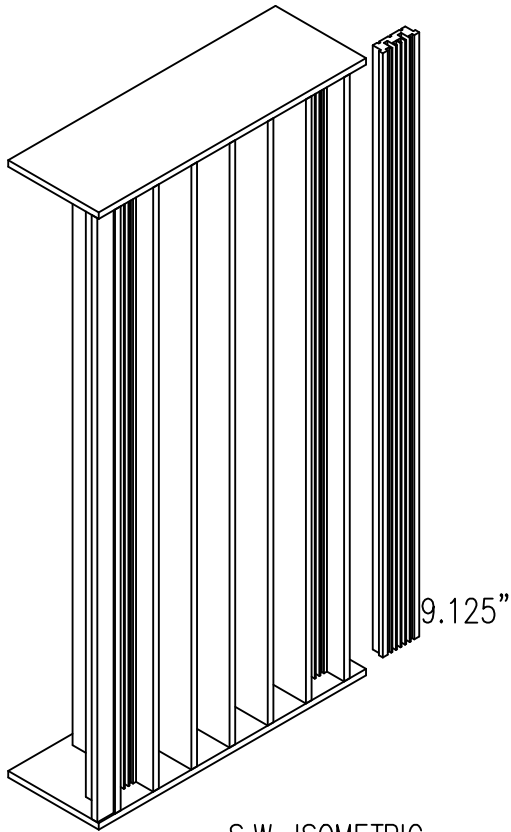

Scale: 1" = 1'-0"

Comments:

Path: M:\Products New\DIFFR_Diffractal\CAD_DWG\Diffractal Cutsheets.dwg

S.W. ISOMETRIC

9.125"

SIDE

TOP

3'-11.25"