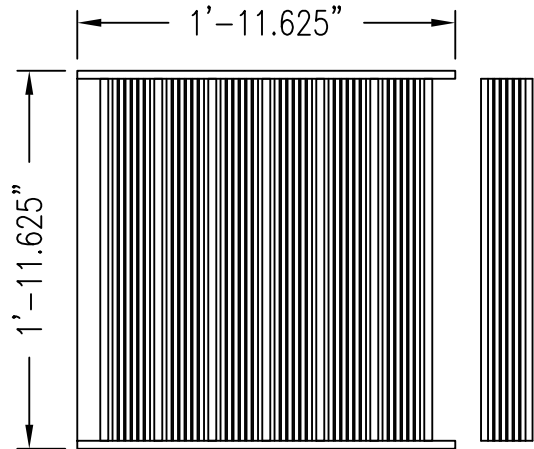

FRONT

RPG DIFFUSOR SYSTEMS, INC.

651-C Commerce Drive, Upper Marlboro MD 20774
Phone: 301-249-0044 * Fax: 301-249-3912
Email: info@rpginc.com

Title: RPG DIFFRACTAL 2X2 HJ
CUTSHEET

Proj: RPG PRODUCT

Date: 3/ 24/ 2008 By: WRM

Scale: 1" = 1'-0"

Path: M:\Products New\DIFFR_Diffractal\CAD_DWG\Diffractal Cutsheets.dwg

Comments: