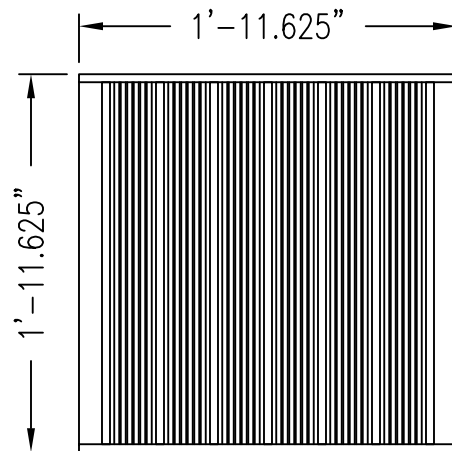

Scale: **1" = 1'-0"**

Path: **M:\Products New\DIFFR_Diffractal\CAD_DWG\Diffractal Cutsheets.dwg**

Comments:

S.W. ISOMETRIC

TOP

SIDE

FRONT

RPG DIFFUSOR SYSTEMS, INC.