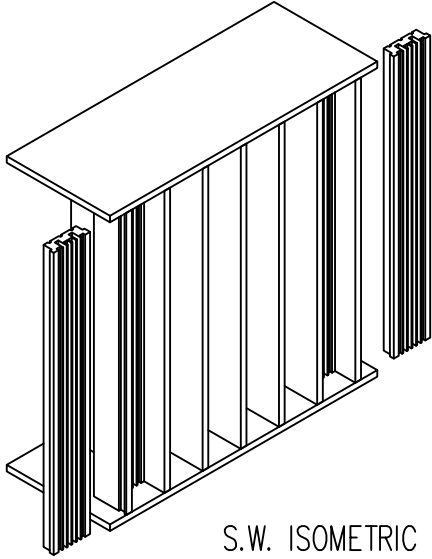

Title: RPG DIFFRACTAL 2X2 HJ
 CUTSHEET

Proj: RPG PRODUCT

Date: 3/ 24/ 2008 By: WRM

Scale: 1" = 1'-0"

Path: M:\Products New\DIFFR_Diffractal\CAD_DWG\Diffractal Cutsheets.dwg

Comments:

S.W. ISOMETRIC

TOP