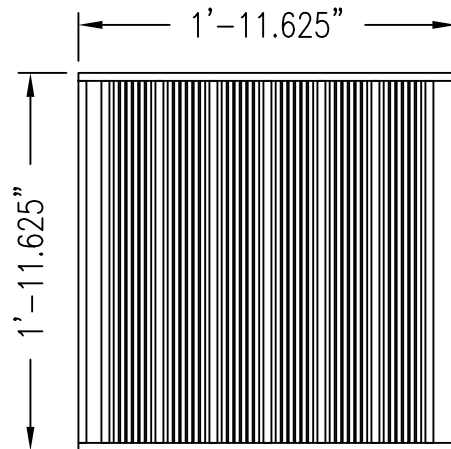

Proj: **RPG PRODUCT**

Date: **3/24/2008** By: **WRM**

Scale: **1"=1'-0"**

Path: **M:\Products New\DIFFR_Diffractal\CAD_DWG\Diffractal Cutsheets.dwg**

Comments:

S.W. ISOMETRIC

TOP

SIDE