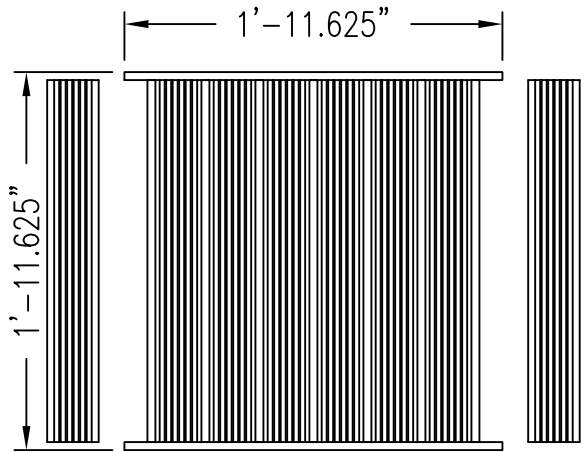

FRONT

RPG DIFFUSOR SYSTEMS, INC.

651-C Commerce Drive, Upper Marlboro MD 20774
Phone: 301-249-0044 * Fax: 301-249-3912
Email: info@rpginc.com

Title: **RPG DIFFRACTAL 2X2 JJ
CUTSHEET**

Proj: **RPG PRODUCT**

Date: **3/ 24/ 2008** By: **WRM**

Scale: **1" = 1'-0"**

Path: **M:\Products New\DIFFR_Diffractal\CAD_DWG\Diffractal Cutsheets.dwg**

Comments: