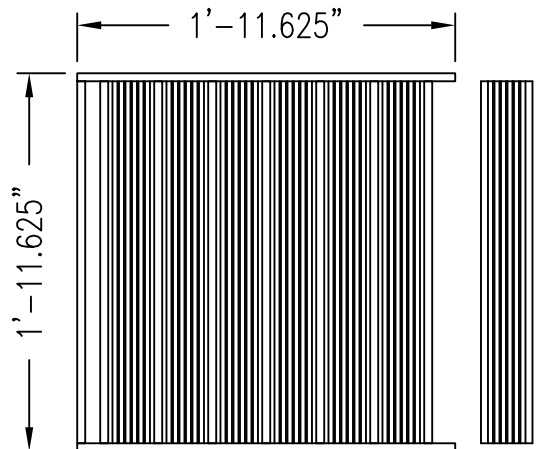

Date: **3/24/2008** By: **WRM**

Scale: **1" = 1'-0"**

Path: **M:\Products New\DIFFR_Diffractal\CAD_DWG\Diffractal Cutsheets.dwg**

Comments:

S.W. ISOMETRIC

TOP

SIDE

FRONT