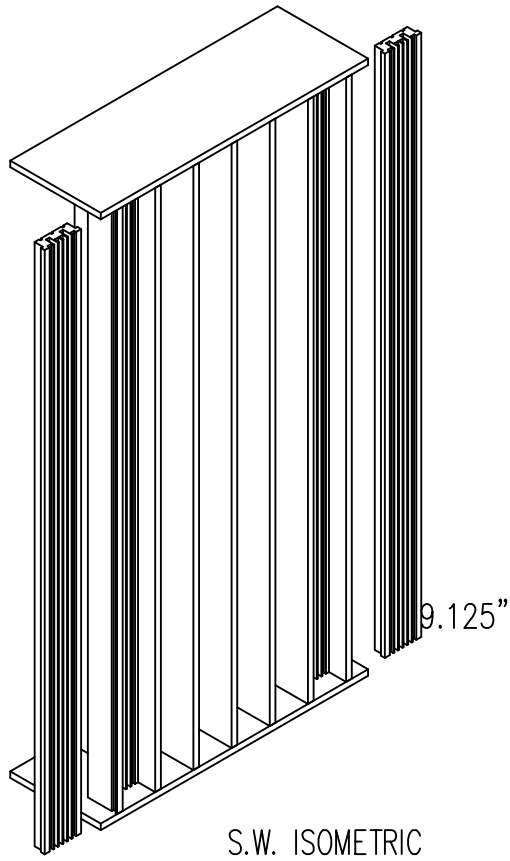

TOP

9.125"

1'-11.625"

RPG DIFFUSOR SYSTEMS, INC.
651-C Commerce Drive, Upper Marlboro MD 20774
Phone: 301-249-0044 * Fax: 301-249-3912
Email: info@rpginc.com

Title: **RPG DIFFRACTAL 4X2 JJ CUTSHEET**
Proj: **RPG PRODUCT**
Date: **3/24/2008** By: **WRM** Scale: **1"=1'-0"**
Path: **M:\Products New\DIFFRACTAL\CAD_DWG\Diffractional Cutsheets.dwg**

Comments:
_____
_____
_____
_____