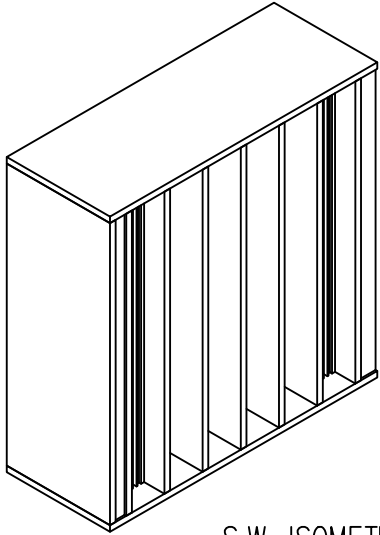

Proj: **RPG PRODUCT**

Date: **3/24/2008** By: **WRM**

Scale: **1"=1'-0"**

Path: **M:\Products New\DIFFR_Diffractal\CAD_DWG\Diffractal Cutsheets.dwg**

Comments:

S.W. ISOMETRIC

TOP

SIDE