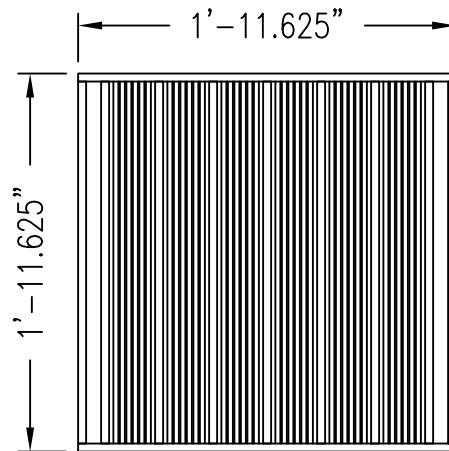

TOP

FRONT

RPG DIFFUSOR SYSTEMS, INC.
651-C Commerce Drive, Upper Marlboro MD 20774
Phone: 301-249-0044 * Fax: 301-249-3912
Email: info@rpginc.com

Title: **RPG DIFFRACTAL 2X2 EE
CUTSHEET**

Proj: **RPG PRODUCT**

Date: **3/24/2008** By: **WRM**

Scale: **1"=1'-0"**

Path: **M:\Products New\DIFFR_Diffractal\CAD_DWG\Diffractal Cutsheets.dwg**

Comments:

_____
_____
_____
_____