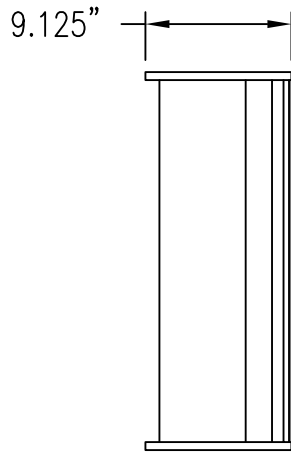

Title: RPG DIFFRACTAL 2X2 HJ
 CUTSHEET

Proj: RPG PRODUCT

Date: 3/ 24/ 2008 By: WRM

Scale: 1" = 1'-0"

Path: M:\Products New\DIFFR_Diffractal\CAD_DWG\Diffractal Cutsheets.dwg

Comments:

S.W. ISOMETRIC

TOP

Date: **3/ 24/ 2008** By: **WRM**

Scale: **1" = 1'-0"**

Path: **M:\Products New\DIFFR_Diffractal\CAD_DWG\Diffractal Cutsheets.dwg**

Comments:

S.W. ISOMETRIC

TOP

9.125"

SIDE