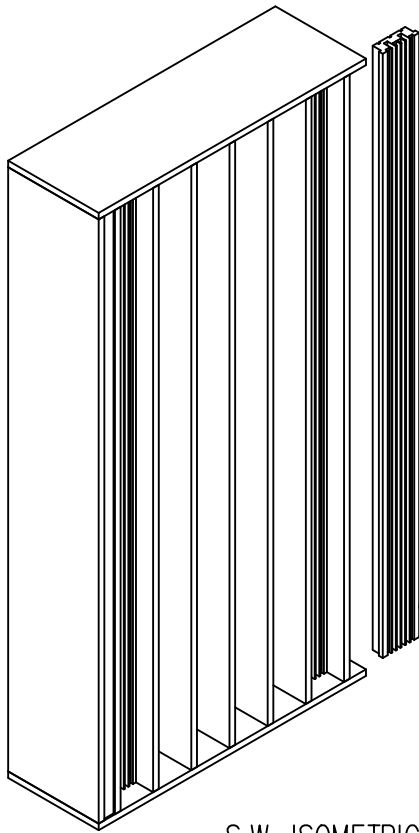

Date: 3/24/2008

By: WRM

Scale: 1" = 1'-0"

Comments:

Path: M:\Products New\DIFFR_Diffractal\CAD_DWG\Diffractal Cutsheets.dwg

S.W. ISOMETRIC

9.125"

SIDE