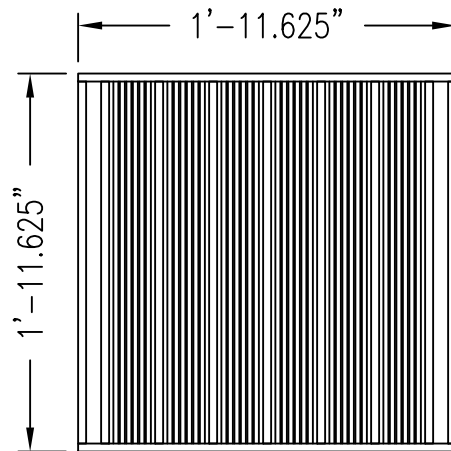

TOP

FRONT

RPG DIFFUSOR SYSTEMS, INC.

651-C Commerce Drive, Upper Marlboro MD 20774
Phone: 301-249-0044 * Fax: 301-249-3912
Email: info@rpginc.com

Title: **RPG DIFFRACTAL 2X2 EE
CUTSHEET**

Proj: **RPG PRODUCT**

Date: **3/24/2008** By: **WRM**

Scale: **1"=1'-0"**

Path: **M:\Products New\DIFFR_Diffractal\CAD_DWG\Diffractal Cutsheets.dwg**

Comments:

_____
_____
_____
_____