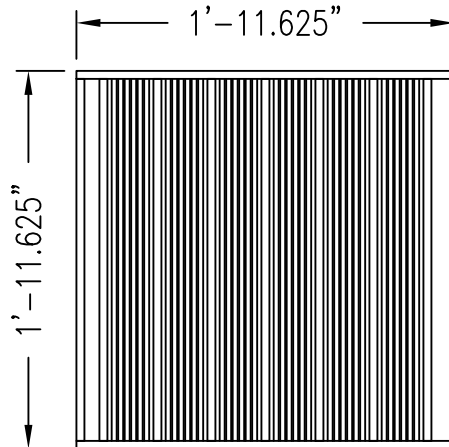

FRONT

RPG DIFFUSOR SYSTEMS, INC.

651-C Commerce Drive, Upper Marlboro MD 20774
Phone: 301-249-0044 * Fax: 301-249-3912
Email: info@rpginc.com

Title: **RPG DIFFRACTAL 2X2 EH
CUTSHEET**

Proj: **RPG PRODUCT**

Date: **3/24/2008** By: **WRM**

Scale: **1"=1'-0"**

Comments:

_____
_____
_____
_____

Path: **M:\Products New\DIFFR_Diffractal\CAD_DWG\Diffractal Cutsheets.dwg**