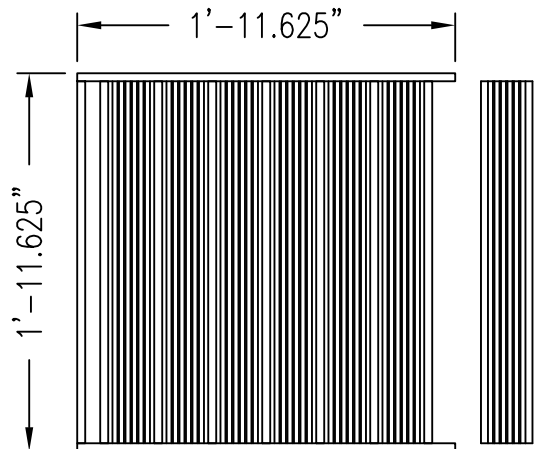

TOP

FRONT

RPG DIFFUSOR SYSTEMS, INC.

651-C Commerce Drive, Upper Marlboro MD 20774
Phone: 301-249-0044 * Fax: 301-249-3912
Email: info@rpginc.com

Title: RPG DIFFRACTAL 2X2 EJ
CUTSHEET

Proj: RPG PRODUCT

Date: 3/24/2008 By: WRM

Scale: 1" = 1'-0"

Path: M:\Products New\DIFFR_Diffractal\CAD_DWG\Diffractal Cutsheets.dwg

Comments: