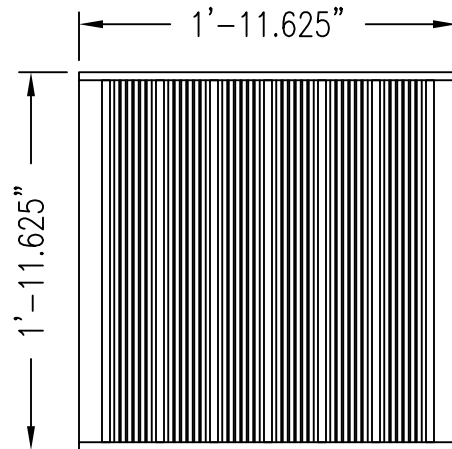

TOP

FRONT

RPG DIFFUSOR SYSTEMS, INC.

651-C Commerce Drive, Upper Marlboro MD 20774
Phone: 301-249-0044 * Fax: 301-249-3912
Email: info@rpginc.com

Title: RPG DIFFRACTAL 2X2 HH
CUTSHEET

Proj: RPG PRODUCT

Date: 3/24/2008 By: WRM

Scale: 1" = 1'-0"

Comments:

_____
_____
_____
_____

Path: M:\Products New\DIFFR_Diffractal\CAD_DWG\Diffractal Cutsheets.dwg