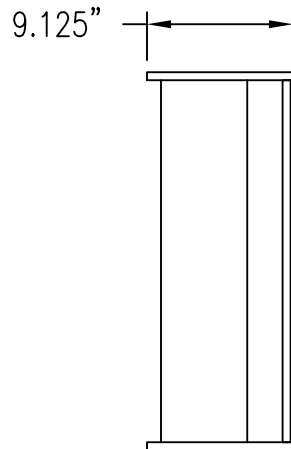

S.W. ISOMETRIC

SIDE