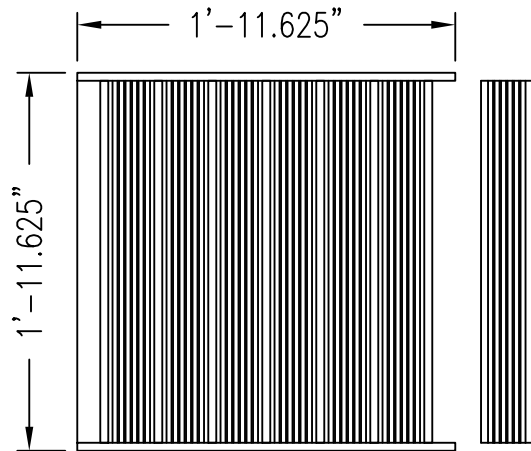

FRONT

RPG DIFFUSOR SYSTEMS, INC.

651-C Commerce Drive, Upper Marlboro MD 20774
Phone: 301-249-0044 * Fax: 301-249-3912
Email: info@rpginc.com

Title: *RPG DIFFRACTAL 2X2 HJ
CUTSHEET*

Proj: *RPG PRODUCT*

Date: *3/24/2008* By: *WRM*

Scale: *1" = 1'-0"*

Path: *M:\Products New\DIFFR_Diffractal\CAD_DWG\Diffractal Cutsheets.dwg*

Comments: