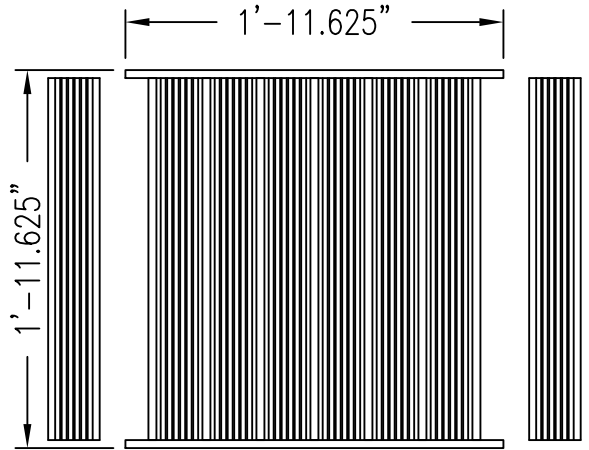

FRONT

RPG DIFFUSOR SYSTEMS, INC.

651-C Commerce Drive, Upper Marlboro MD 20774
Phone: 301-249-0044 * Fax: 301-249-3912
Email: info@rpginc.com

Title: **RPG DIFFRACTAL 2X2 JJ
CUTSHEET**

Proj: **RPG PRODUCT**

Date: **3/24/2008** By: **WRM**

Scale: **1" = 1'-0"**

Path: **M:\Products New\DIFFR_Diffractal\CAD_DWG\Diffractal Cutsheets.dwg**

Comments: