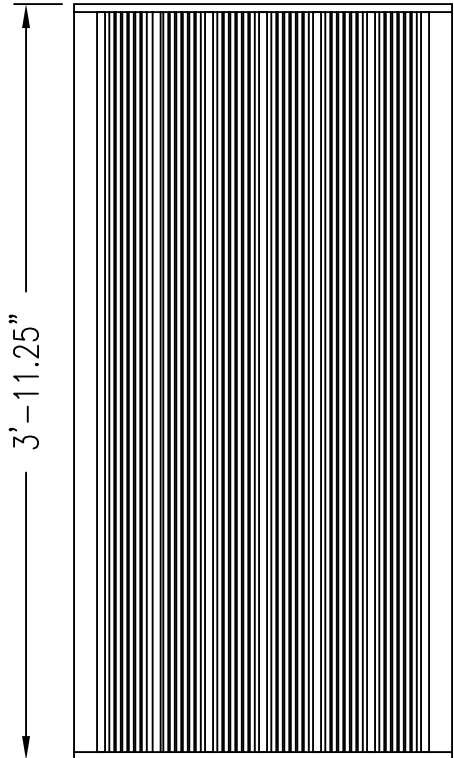

S.W. ISOMETRIC

TOP

9.125"

SIDE

1'-11.625"

FRONT

3'-11.25"

RPG DIFFUSOR SYSTEMS, INC.

651-C Commerce Drive, Upper Marlboro MD 20774
Phone: 301-249-0044 * Fax: 301-249-3912
Email: info@rpginc.com

Title: RPG DIFFRACTAL 4X2 HH
CUTSHEET

Proj: RPG PRODUCT

Date: 3/24/2008 By: WRM

Scale: 1" = 1'-0"