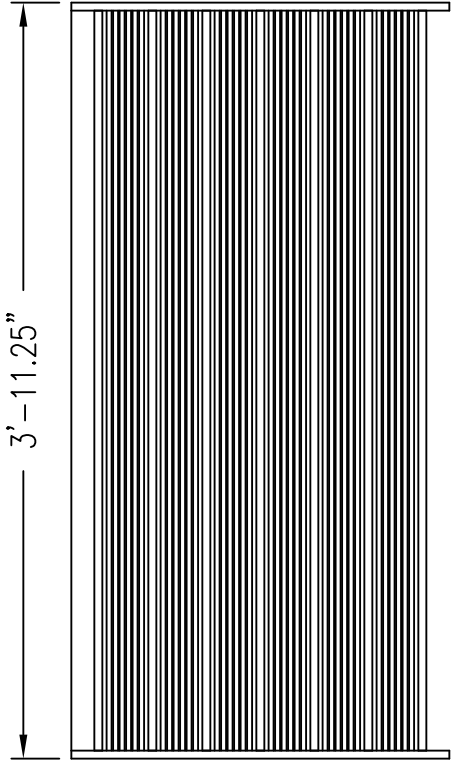

S.W. ISOMETRIC

9.125"

SIDE

TOP

3'-11.25"

FRONT

RPG DIFFUSOR SYSTEMS, INC.

651-C Commerce Drive, Upper Marlboro MD 20774
 Phone: 301-249-0044 * Fax: 301-249-3912
 Email: info@rpginc.com

Title: RPG DIFFRACTAL 4X2 HJ
 CUTSHEET

Proj: RPG PRODUCT

Date: 3/24/2008 By: WRM

Scale: 1" = 1'-0"

Comments:

Path: M:\Products New\DIFFRACTAL\CAD_DWG\Diffractional Cutsheets.dwg