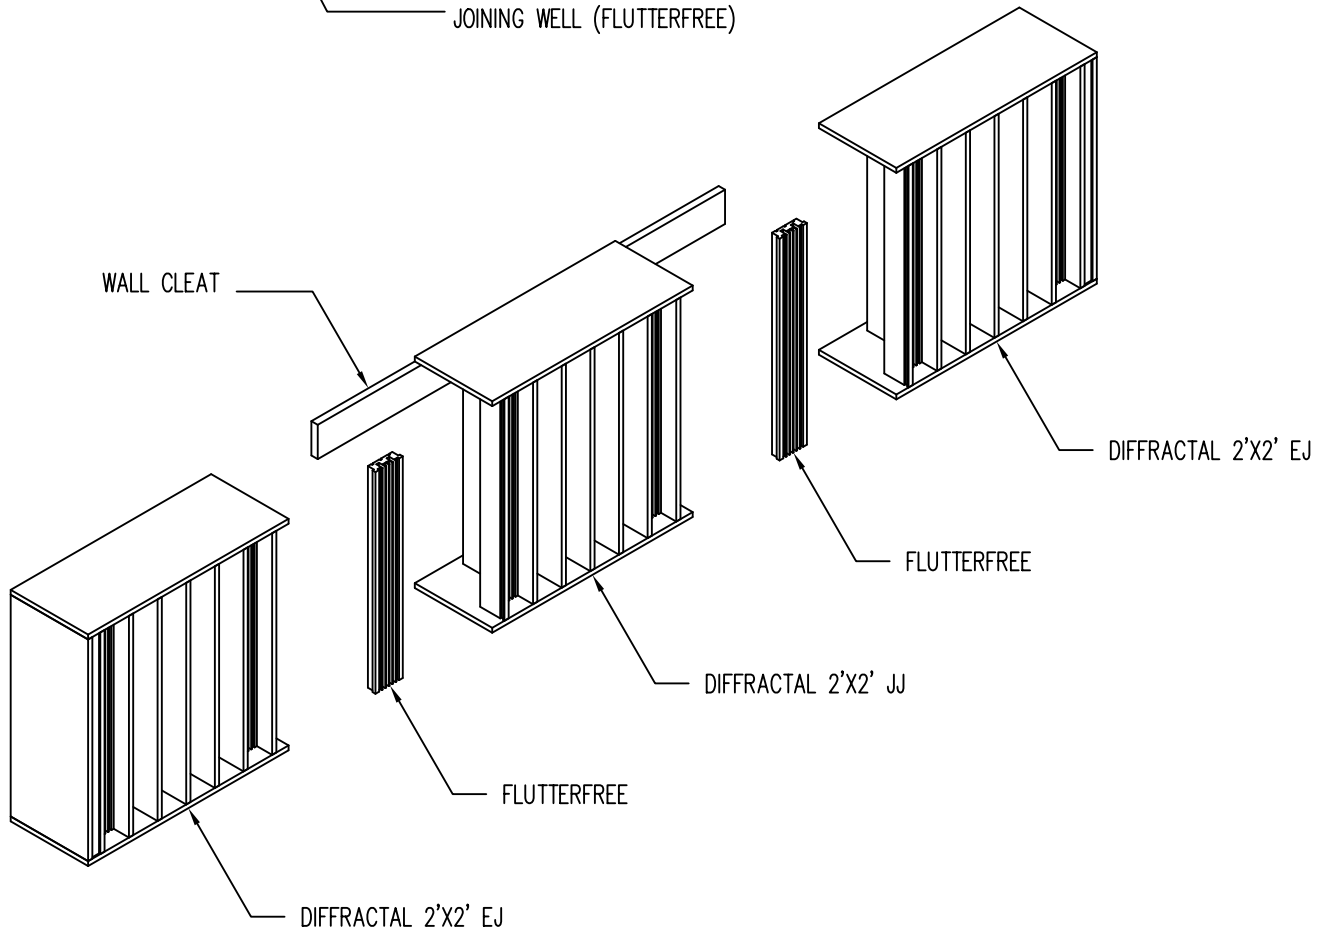

EXPLODED SECTION VIEW
SHOWING JOINING WELL DETAIL
SCALED 2X'S

JOINING WELL (FLUTTERFREE)

RPG
RPG DIFFUSOR SYSTEMS, INC.
651-C Commerce Drive, Upper Marlboro MD 20774
Phone: 301-249-0044 * Fax: 301-249-3912
Email: info@rpginc.com

Title: RPG DIFFRACTAL (2X2)
JOINING WELL

Proj: RPG PRODUCT

Date: 3/27/2009 By: WRM Scale: 3/4" = 1'

Path: M:\Products New\DIFFR_Diffractal\CAD_DWG\Diffractal Mounting.dwg

Comments:
