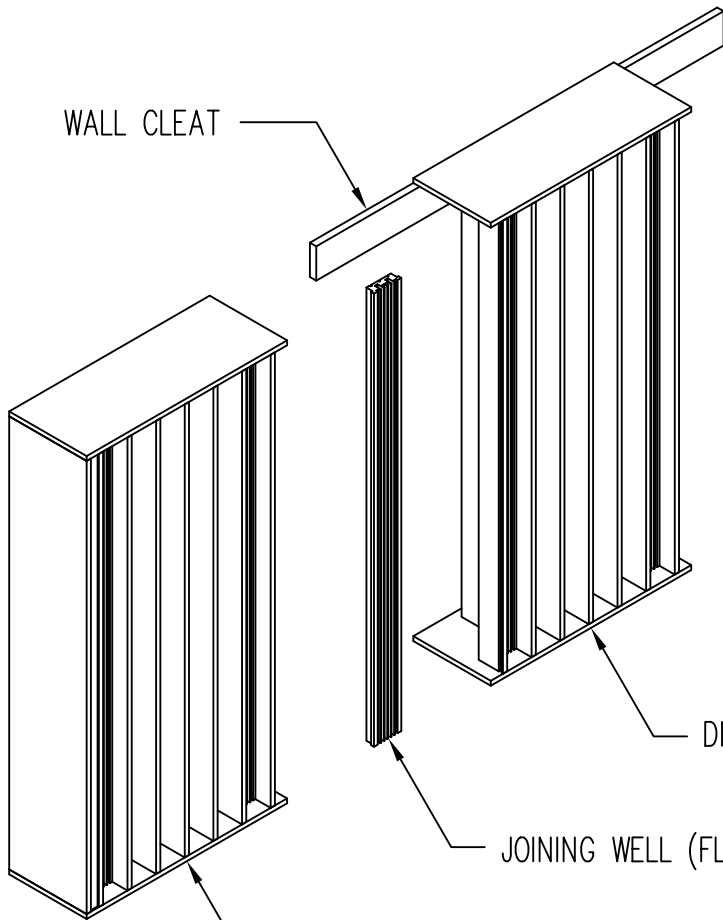

EXPLODED SECTION VIEW
SHOWING JOINING WELL DETAIL
SCALED 2X'S

JOINING WELL

WALL CLEAT

DIFFRACTAL 4'X2' EJ

JOINING WELL (FLUTTERFREE)

DIFFRACTAL 4'X2' JJ

JOINING WELL (FLUTTERFREE)

DIFFRACTAL 4'X2' EJ

Scale: 3/4" = 1'

Path: M:\Products New\DIFFRACTAL\CAD_DWG\Diffraction Mounting.dwg

Comments:
