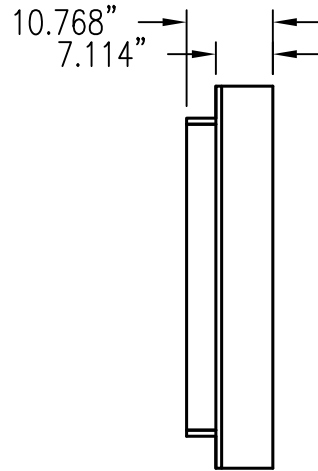

ISOMETRIC

END