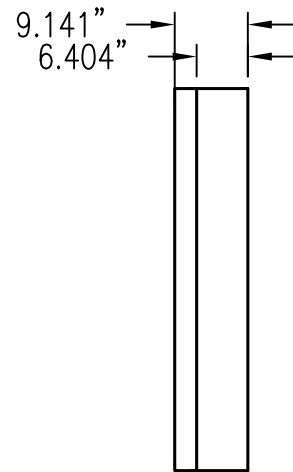

Date: 9/28/09

By: WRM

Scale: 1/2"=1'-0"

Comments:

Path: C:\Documents and Settings\jmadison\RPAINC\Desktop\WFGW_Waveform Gaussian W\CAD_DWG\30 Gaussian WI 6 Cutsheet

ISOMETRIC

SIDE

END

By: *WRM*

Scale: *1/2"=1'-0"*

Comments:

Path: *C:\Documents and Settings\jmadison\RPGINC\Desktop\WFGW_Waveform Gaussian W\CAD_DWG\30 Gaussian WR 6 Cutsheet*

ISOMETRIC

SIDE

END

FACE

By: WRM

Scale: 1/2"=1'-0"

Comments:

Path: C:\Documents and Settings\jmadison\RPGINC\Desktop\WFGW_Waveform Gaussian W\CAD_DWG\30 Gaussian W12 Cutsheet

ISOMETRIC

SIDE

END

FACE

By: *WRM*

Scale: *1/2"=1'-0"*

Comments:

Path: *C:\Documents and Settings\jmadison.RPGINC\Desktop\WFGW_Waveform Gaussian W\CAD_DWG\30 Gaussian WR 12 Cutsheet*