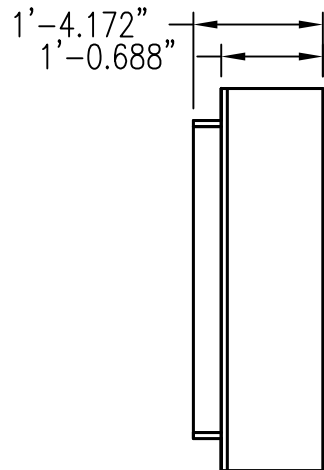

Date: 9/28/09

By: WRM

Scale: 1/2"=1'-0"

Comments:

Path: C:\Documents and Settings\jmadison\RPAINC\Desktop\WFGW_Waveform Gaussian W\CAD_DWG\30 Gaussian WI 6 Cutsheet

ISOMETRIC

SIDE

END

By: *WRM*

Scale: *1/2"=1'-0"*

Comments:

Path: *C:\Documents and Settings\jmadison\RPGINC\Desktop\WFGW_Waveform Gaussian W\CAD_DWG\30 Gaussian WR 6 Cutsheet*

ISOMETRIC

SIDE

END

FACE

By: WRM

Scale: 1/2"=1'-0"

Comments:

Path: C:\Documents and Settings\jmadison\RPGINC\Desktop\WFGW_Waveform Gaussian W\CAD_DWG\30 Gaussian W12 Cutsheet

ISOMETRIC

SIDE

END

FACE