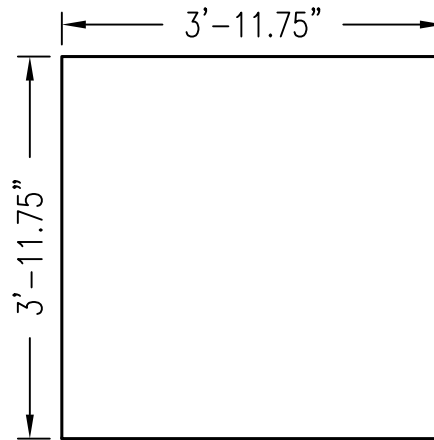

Date: 9/28/09

By: WRM

Scale: 1/2"=1'-0"

Comments:

Path: C:\Documents and Settings\jmadison\RPAINC\Desktop\WFGW_Waveform Gaussian W\CAD_DWG\30 Gaussian WI 6 Cutsheet

ISOMETRIC

SIDE

END

By: *WRM*

Scale: *1/2"=1'-0"*

Comments:

Path: *C:\Documents and Settings\jmadison\RPGINC\Desktop\WFGW_Waveform Gaussian W\CAD_DWG\30 Gaussian WR 6 Cutsheet*

ISOMETRIC

SIDE

END

FACE

By: WRM

Scale: 1/2"=1'-0"

Comments:

Path: C:\Documents and Settings\jmadison\RPGINC\Desktop\WFGW_Waveform Gaussian W\CAD_DWG\30 Gaussian W12 Cutsheet

ISOMETRIC

SIDE

END

FACE

By: *WRM*

Scale: *1/2"=1'-0"*

Comments:

Path: *C:\Documents and Settings\jmadison.RPGINC\Desktop\WFGW_Waveform Gaussian W\CAD_DWG\30 Gaussian WR 12 Cutsheet*