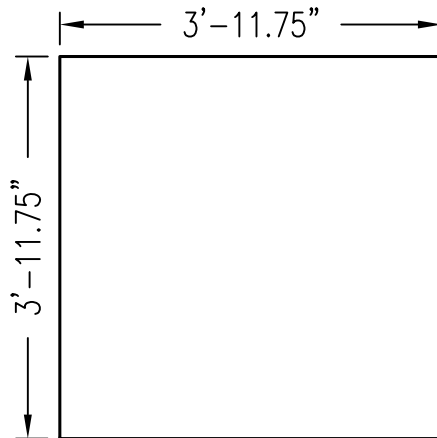

Date: 9/28/09

By: WRM

Scale: 1/2"=1'-0"

Comments:

Path: C:\Documents and Settings\jmadison\RPAINC\Desktop\WFGW_Waveform Gaussian W\CAD_DWG\30 Gaussian WI 6 Cutsheet

ISOMETRIC

SIDE

END

By: *WRM*

Scale: *1/2"=1'-0"*

Comments:

Path: *C:\Documents and Settings\jmadison\RPGINC\Desktop\WFGW_Waveform Gaussian W\CAD_DWG\30 Gaussian WR 6 Cutsheet*

ISOMETRIC

SIDE

END

FACE

By: WRM

Scale: 1/2"=1'-0"

Comments:

Path: C:\Documents and Settings\jmadison\RPGINC\Desktop\WFGW_Waveform Gaussian W\CAD_DWG\30 Gaussian W12 Cutsheet

ISOMETRIC

SIDE

END

FACE