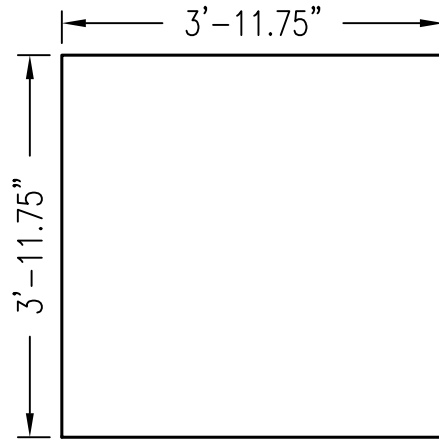

SIDE

FACE

RPG DIFFUSOR SYSTEMS, INC.

651-C Commerce Drive, Upper Marlboro MD 20774
Phone: 301-249-0044 * Fax: 301-249-3912
Email: info@rpginc.com

Title: RPG GAUSSIAN 6"-WI
CUTSHEET

Proj: RPG PRODUCT

Date: 9/28/09

By: WRM

Scale: 1/2"=1'-0"

Comments:

_____

_____

_____

_____

_____

Path: C:\Documents and Settings\jmadison\RPAINC\Desktop\WFGW_Waveform Gaussian W\CAD_DWG\30 Gaussian WI 6 Cutsheet