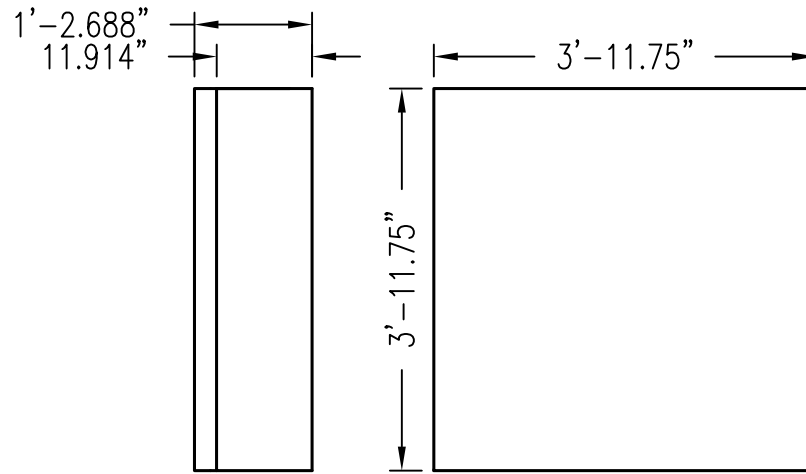

By: WRM

Scale: 1/2"=1'-0"

Comments:

Path: C:\Documents and Settings\jmadison\RPGINC\Desktop\WFGW_Waveform Gaussian W\CAD_DWG\30 Gaussian W12 Cutsheet

ISOMETRIC

SIDE

END

FACE