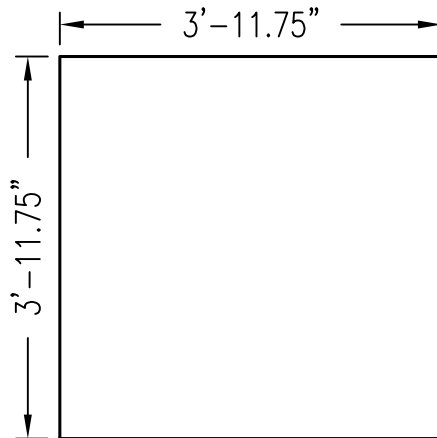

SIDE

FACE

RPG DIFFUSOR SYSTEMS, INC.

651-C Commerce Drive, Upper Marlboro MD 20774
Phone: 301-249-0044 * Fax: 301-249-3912
Email: info@rpginc.com

Title: RPG GAUSSIAN 12" -W1
CUTSHEET

Proj: RPG PRODUCT

Date: 9/21/09

By: WRM

Scale: 1/2" = 1'-0"

Comments:

_____

_____

_____

_____

_____

Path: C:\Documents and Settings\jmadison.RPGINC\Desktop\WFGW_Waveform Gaussian W\CAD_DWG\30 Gaussian W12 Cutsheet