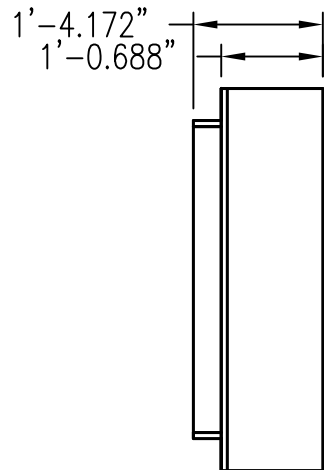

ISOMETRIC

END