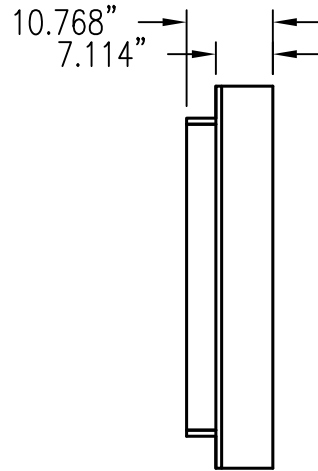

ISOMETRIC

SIDE

END

FACE

**RPG DIFFUSOR SYSTEMS, INC.**

651-C Commerce Drive, Upper Marlboro MD 20774  
Phone: 301-249-0044 \* Fax: 301-249-3912  
Email: info@rpginc.com

Title: RPG GAUSSIAN 6"-WI  
CUTSHEET

Proj: RPG PRODUCT

Date: 9/28/09

By: WRM

Scale: 1/2"=1'-0"

Comments:

\_\_\_\_\_  
\_\_\_\_\_  
\_\_\_\_\_  
\_\_\_\_\_

Path: C:\Documents and Settings\jmadison\RPAINC\Desktop\WFGW\_Waveform Gaussian W\CAD\_DWG\30 Gaussian WI 6 Cutsheet