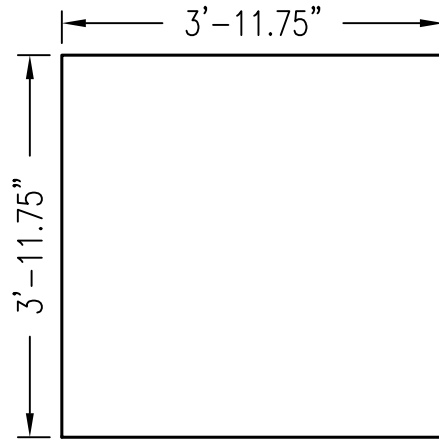

SIDE

FACE

RPG DIFFUSOR SYSTEMS, INC.

651-C Commerce Drive, Upper Marlboro MD 20774
Phone: 301-249-0044 * Fax: 301-249-3912
Email: info@rpginc.com

Title: RPG GAUSSIAN 6"-WI
CUTSHEET

Proj: RPG PRODUCT

Date: 9/28/09

By: WRM

Scale: 1/2"=1'-0"

Comments:

_____
_____
_____
_____

Path: C:\Documents and Settings\jmadison\RPAINC\Desktop\WFGW_Waveform Gaussian W\CAD_DWG\30 Gaussian WI 6 Cutsheet