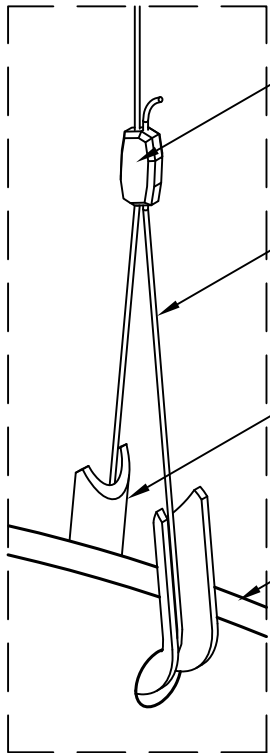

LOOP END AT TOP OF SUSPENSION CABLE

GRIPPLE

SUSPENSION CABLE

THIMBLE

RIB

SECTION 'AA'

RPG DIFFUSOR SYSTEMS, INC.

651-C Commerce Drive, Upper Marlboro MD 20774  
 Phone: 301-249-0044 \* Fax: 301-249-3912  
 Email: info@rpginc.com

Title: RPG GAUSSIAN 12"-W1  
 MOUNTING DETAIL - SUSPENSION

Proj: RPG PRODUCT

Date: 9/22/09

By: WRM

Scale: 1/2"=1'-0"

Comments:

---

---