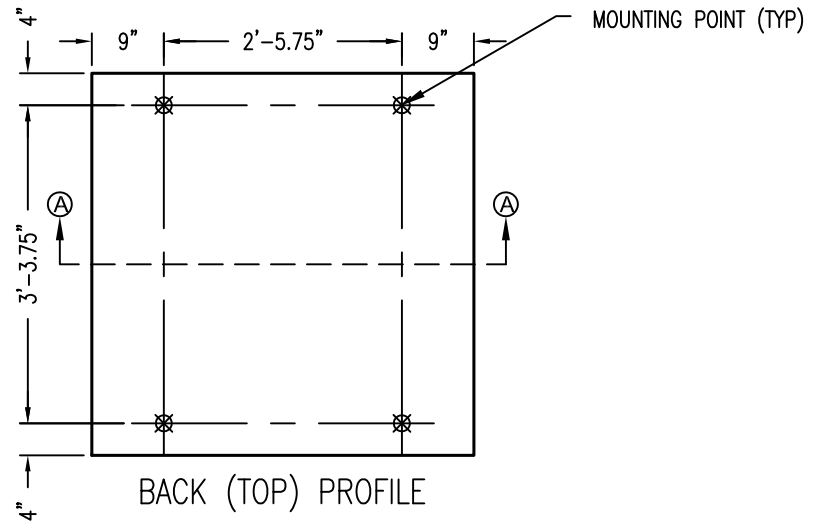

RPG DIFFUSOR SYSTEMS, INC.

651-C Commerce Drive, Upper Marlboro MD 20774
Phone: 301-249-0044 * Fax: 301-249-3912
Email: info@rpginc.com

Title: RPG GAUSSIAN 12"-W1
MOUNTING DETAIL - SUSPENSION

Proj: RPG PRODUCT

Date: 9/22/09

By: WRM

Scale: 1/2"=1'-0"

Comments:

Path: C:\Documents and Settings\jmadison.RPG\INC\Desktop\WFGW_Waveform Gaussian W\CAD_DWG\40 Gaussian W12 Mounting Detail.dwg