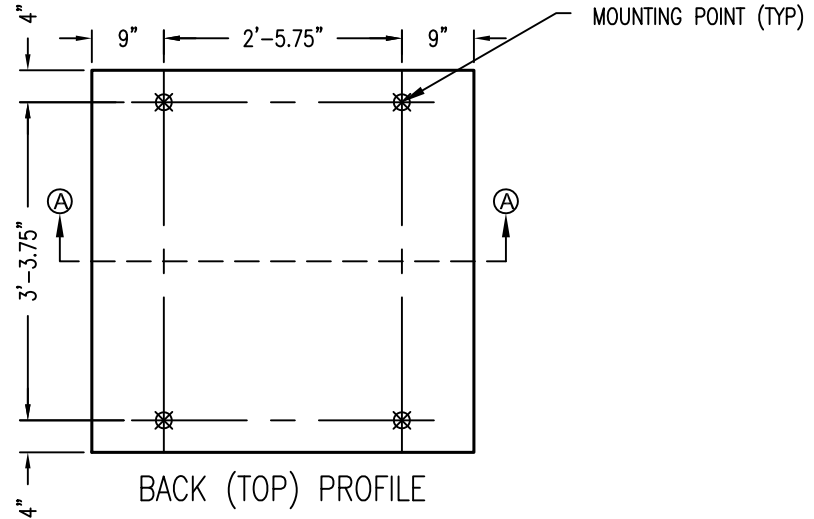

LOOP END AT TOP OF SUSPENSION CABLE

GRIPPLE

SUSPENSION CABLE

THIMBLE

RIB

SECTION 'AA'

BACK (TOP) PROFILE

MOUNTING POINT (TYP)

Date: 9/28/09

By: WRM

Scale: 1/2"=1'-0"

Comments:

Path: C:\Documents and Settings\jmadison.RPG\INC\Desktop\WFGW_Waveform Gaussian W\CAD_DWG\40 Gaussian W1 6 Mounting Detail