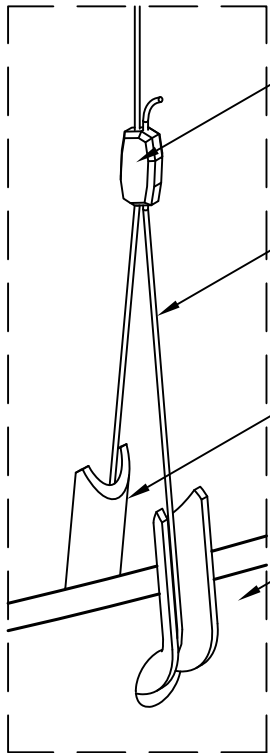

LOOP END AT TOP OF SUSPENSION CABLE

GRIPPLE

SUSPENSION CABLE

THIMBLE

RIB

SECTION 'AA'

BACK (TOP) PROFILE

MOUNTING POINT (TYP)