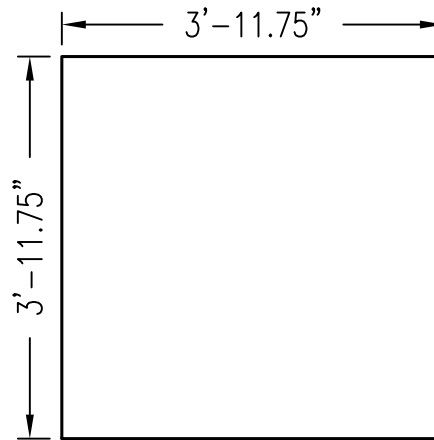

ISOMETRIC

SIDE

1'-2.688"  
11.914"

END

FACE

**RPG DIFFUSOR SYSTEMS, INC.**

651-C Commerce Drive, Upper Marlboro MD 20774  
Phone: 301-249-0044 \* Fax: 301-249-3912  
Email: info@rpginc.com

Title: RPG GAUSSIAN 12"-WR  
CUTSHEET

Proj: RPG PRODUCT

Date: 9/9/09

By: WRM

Scale: 1/2"=1'-0"

Comments:  
\_\_\_\_\_  
\_\_\_\_\_  
\_\_\_\_\_  
\_\_\_\_\_  
\_\_\_\_\_

Path: C:\Documents and Settings\jmadison\RPG\INC\Desktop\WFGW\_Waveform Gaussian W\CAD\_DWG\30 Gaussian WR 12 Cutsheet