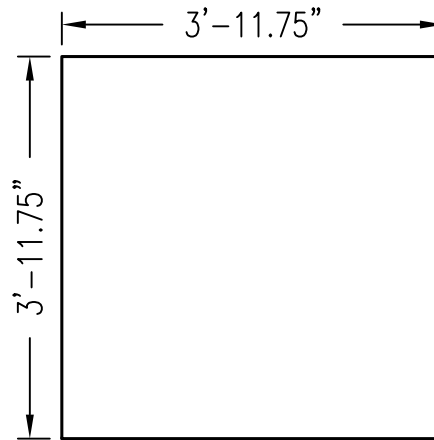

SIDE

FACE

RPG DIFFUSOR SYSTEMS, INC.

651-C Commerce Drive, Upper Marlboro MD 20774
Phone: 301-249-0044 * Fax: 301-249-3912
Email: info@rpginc.com

Title: *RPG GAUSSIAN 6"-WR
CUTSHEET*

Proj: *RPG PRODUCT*

Date: *9/21/09*

By: *WRM*

Scale: *1/2"=1'-0"*

Comments:
_____
_____
_____
_____

Path: *C:\Documents and Settings\jmadison\RPGINC\Desktop\WFGW_Waveform Gaussian W\CAD_DWG\30 Gaussian WR 6 Cutsheet*