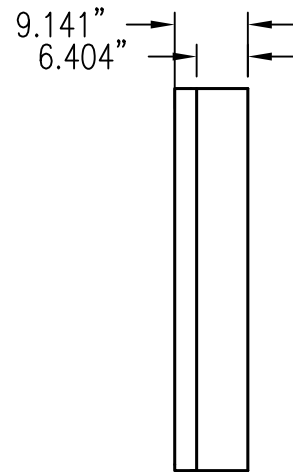

ISOMETRIC

SIDE

END

FACE

RPG DIFFUSOR SYSTEMS, INC.

651-C Commerce Drive, Upper Marlboro MD 20774
Phone: 301-249-0044 * Fax: 301-249-3912
Email: info@rpginc.com

Title: *RPG GAUSSIAN 6"-WR
CUTSHEET*

Proj: *RPG PRODUCT*

Date: *9/21/09*

By: *WRM*

Scale: *1/2"=1'-0"*

Comments:

Path: *C:\Documents and Settings\jmadison\RPGINC\Desktop\WFGW_Waveform Gaussian W\CAD_DWG\30 Gaussian WR 6 Cutsheet*