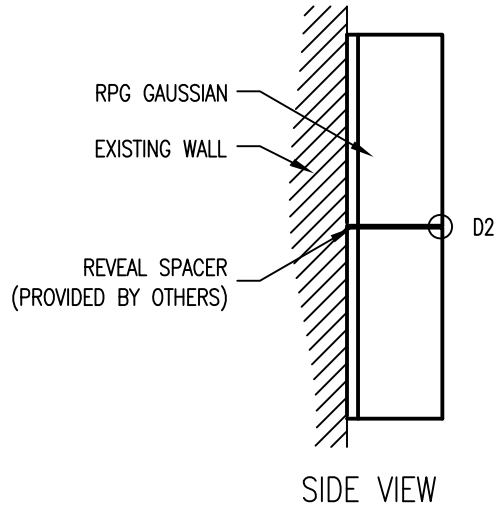

RPG DIFFUSOR SYSTEMS, INC.

651-C Commerce Drive, Upper Marlboro MD 20774
Phone: 301-249-0044 * Fax: 301-249-3912
Email: info@rpginc.com

Title: RPG GAUSSIAN 12" -WR
MOUNTING DETAIL - REVEAL

Proj: RPG PRODUCT

Date: 9/21/09

By: WRM

Scale: 1/2" = 1'-0"

Comments:

Path: C:\Documents and Settings\jmadison.RPG\INC\Desktop\WFGW_Waveform Gaussian W\CAD_DWG\30 Gaussian WR 12 Mounting Details