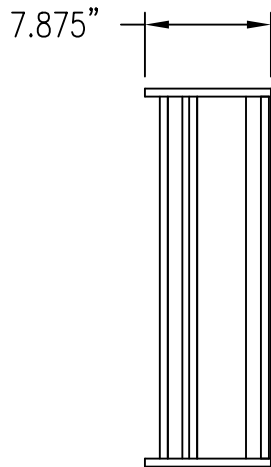

S.W. ISOMETRIC

SIDE