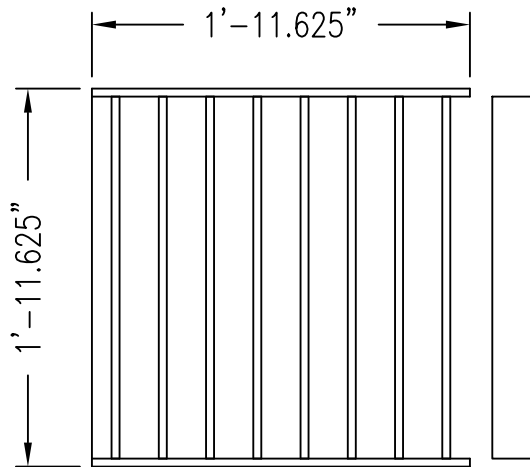

TOP

FRONT

RPG DIFFUSOR SYSTEMS, INC.
651-C Commerce Drive, Upper Marlboro MD 20774
Phone: 301-249-0044 * Fax: 301-249-3912
Email: info@rpginc.com

Title: **RPG MODFFUSOR 2X2 HJO**
CUTSHEET

Proj: **RPG PRODUCT**

Date: **4/28/2009**

By: **WRM**

Scale: **1"=1'-0"**

Comments:
_____
_____
_____
_____

Path: **M:\Products New\MODF_Modffusor\CAD_DWG\Modffusor Cutsheets.dwg**