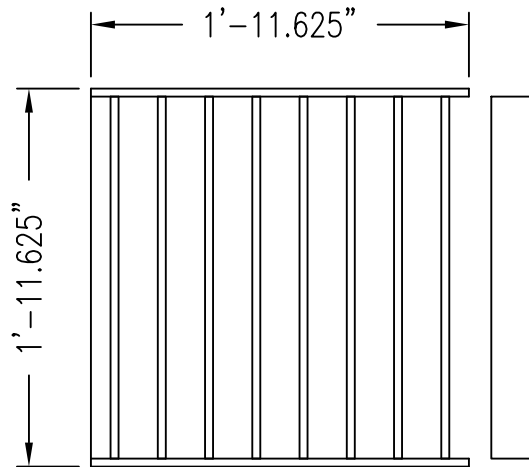

TOP

FRONT

RPG DIFFUSOR SYSTEMS, INC.
651-C Commerce Drive, Upper Marlboro MD 20774
Phone: 301-249-0044 * Fax: 301-249-3912
Email: info@rpginc.com

Title: RPG MODFFUSOR 2X2 HJI
CUTSHEET

Proj: RPG PRODUCT

Date: 4/28/2009

By: WRM

Scale: 1" = 1'-0"

Comments:
_____
_____
_____
_____

Path: M:\Products New\MODF_Modffusor\CAD_DWG_Modffusor Cutsheets.dwg