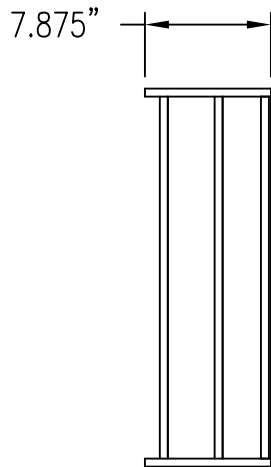

S.W. ISOMETRIC

SIDE