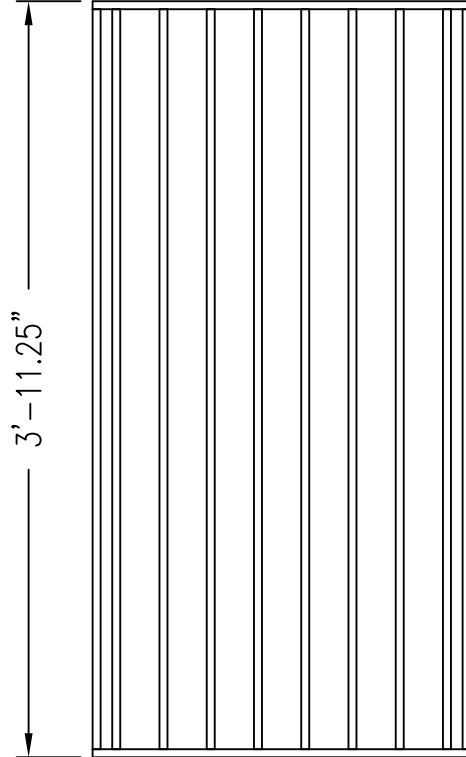

S.W. ISOMETRIC

7.875"

SIDE

TOP

1'-11.625"

FRONT

RPG DIFFUSOR SYSTEMS, INC.

651-C Commerce Drive, Upper Marlboro MD 20774
Phone: 301-249-0044 * Fax: 301-249-3912
Email: info@rpginc.com

Title: RPG MODFFUSOR 4X2 EE
CUTSHEET

Proj: RPG PRODUCT

Date: 4/28/2009 By: WRM

Scale: 1" = 1'-0"

Path: M:\Products New\MODF_Modffusor\CAD_DWG_Modffusor Cutsheets.dwg

Comments:
