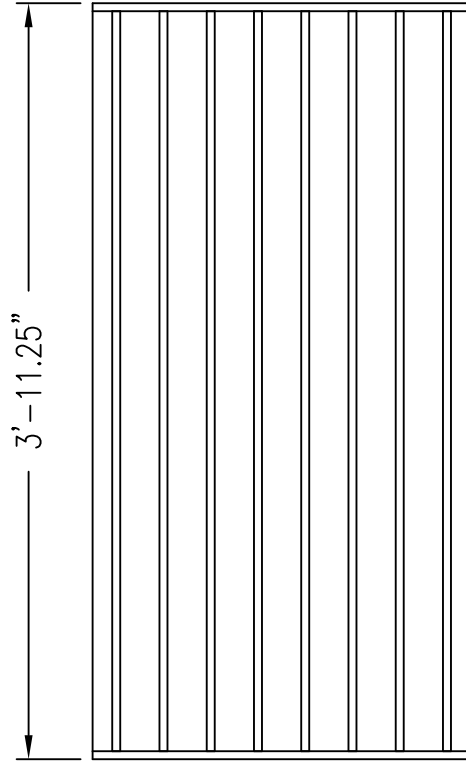

S.W. ISOMETRIC

7.875"

SIDE

TOP

1'-11.625"

FRONT

3'-11.25"

RPG DIFFUSOR SYSTEMS, INC.

651-C Commerce Drive, Upper Marlboro MD 20774
Phone: 301-249-0044 * Fax: 301-249-3912
Email: info@rpginc.com

Title: RPG MODFFUSOR 4X2 HH
CUTSHEET

Proj: RPG PRODUCT

Date: 4/28/2009 By: WRM

Scale: 1" = 1'-0"