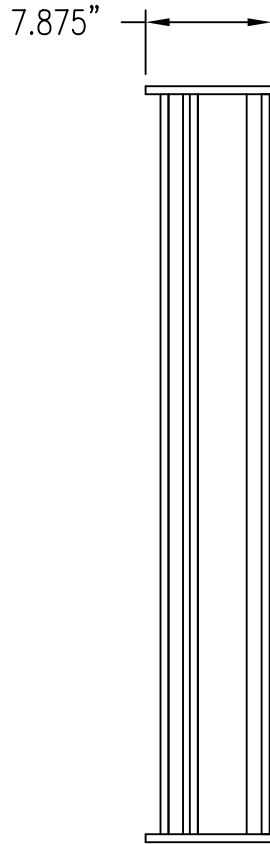

S.W. ISOMETRIC

SIDE

TOP

FRONT

RPG DIFFUSOR SYSTEMS, INC.

651-C Commerce Drive, Upper Marlboro MD 20774
 Phone: 301-249-0044 * Fax: 301-249-3912
 Email: info@rpginc.com

Title: **RPG MODFFUSOR 2X2 HJO CUTSHEET**

Proj: **RPG PRODUCT**

Date: **4/28/2009** By: **WRM**

Scale: **1" = 1'-0"**

Path: **M:\Products New\MODF_Modffusor\CAD_DWG\Modffusor Cutsheets.dwg**

Comments:
