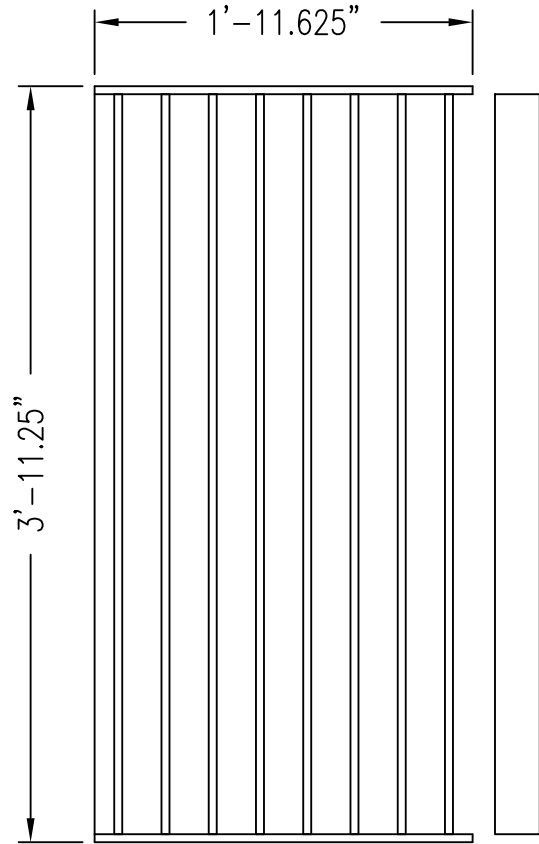

S.W. ISOMETRIC

SIDE

TOP

FRONT

RPG DIFFUSOR SYSTEMS, INC.

651-C Commerce Drive, Upper Marlboro MD 20774
 Phone: 301-249-0044 * Fax: 301-249-3912
 Email: info@rpginc.com

Title: **RPG MODFFUSOR 2X2 HJO CUTSHEET**

Proj: **RPG PRODUCT**

Date: **4/28/2009** By: **WRM**

Scale: **1" = 1'-0"**

Path: **M:\Products New\MODF_Modffusor\CAD_DWG\Modffusor Cutsheets.dwg**

Comments:
