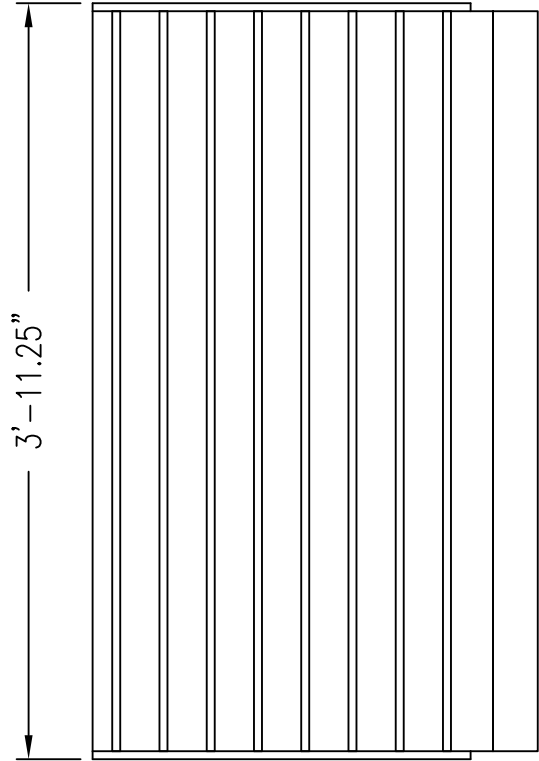

S.W. ISOMETRIC

7.875"

SIDE

TOP

1'-11.625"

FRONT

3'-11.25"

RPG DIFFUSOR SYSTEMS, INC.
 651-C Commerce Drive, Upper Marlboro MD 20774
 Phone: 301-249-0044 * Fax: 301-249-3912
 Email: info@rpginc.com

Title: RPG MODFFUSOR 4X2 HJI
 CUTSHEET

Proj: RPG PRODUCT

Date: 4/28/2009 By: WRM

Scale: 1" = 1'-0"

Path: M:\Products New\MODF_Modffusor\CAD_DWG_Modffusor Cutsheets.dwg

Comments:
