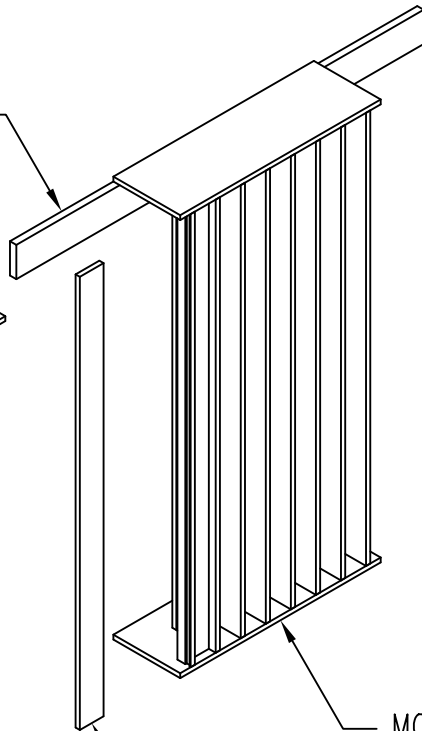

EXPLODED SECTION VIEW  
SHOWING JOINING WELL DETAIL  
SCALED 2X'S

JOINING WELL

WALL CLEAT

MODFFUSOR 4'X2' EJO

JOINING WELL

MODFFUSOR 4'X2' JJ

JOINING WELL

MODFFUSOR 4'X2' EJO'

Date: 3/27/2009 By: WRM

Scale: 3/4" = 1'

Path: M:\Products New\MODF\_Modffusor\CAD\_DWG\_Modffusor Mounting.dwg

Comments:

---

---

---

---