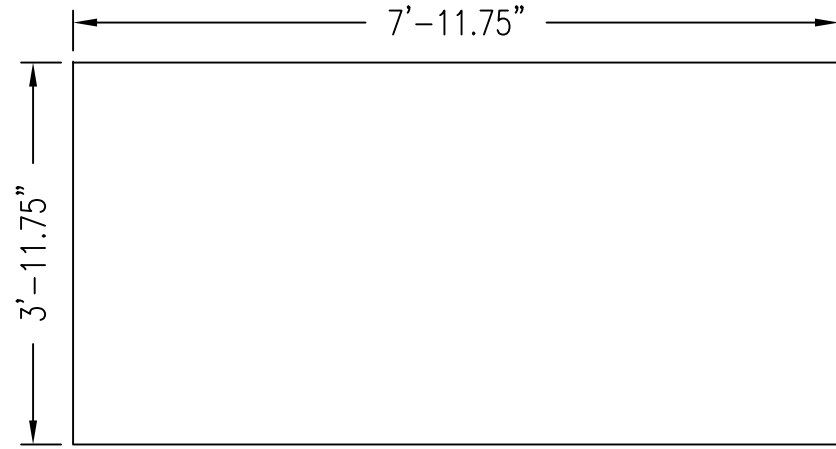

FACE

RPG DIFFUSOR SYSTEMS, INC.

651-C Commerce Drive, Upper Marlboro MD 20774
Phone: 301-249-0044 * Fax: 301-249-3912
Email: info@rpginc.com

Title: RPG MONORADIAL-I CUTSHEET

Proj: RPG PRODUCT

Date: 6/23/09

By: WRM

Scale: 1/2"=1'

Path: M:\Products New\WFMW_Waveform Monoradial Wood\CAD_DWG_CEILING\Monoradial Cutsheet

Comments: