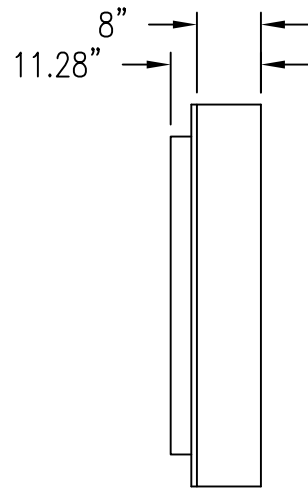

ISOMETRIC

SIDE

END

FACE

RPG DIFFUSOR SYSTEMS, INC.

651-C Commerce Drive, Upper Marlboro MD 20774
 Phone: 301-249-0044 * Fax: 301-249-3912
 Email: info@rpginc.com

Title: RPG MONORADIAL-I CUTSHEET

Proj: RPG PRODUCT

Date: 6/23/09

By: WRM

Scale: 1/2"=1'

Path: M:\Products New\WFMW_Waveform Monoradial Wood\CAD_DWG_CEILING\Monoradial Cutsheet

Comments:
