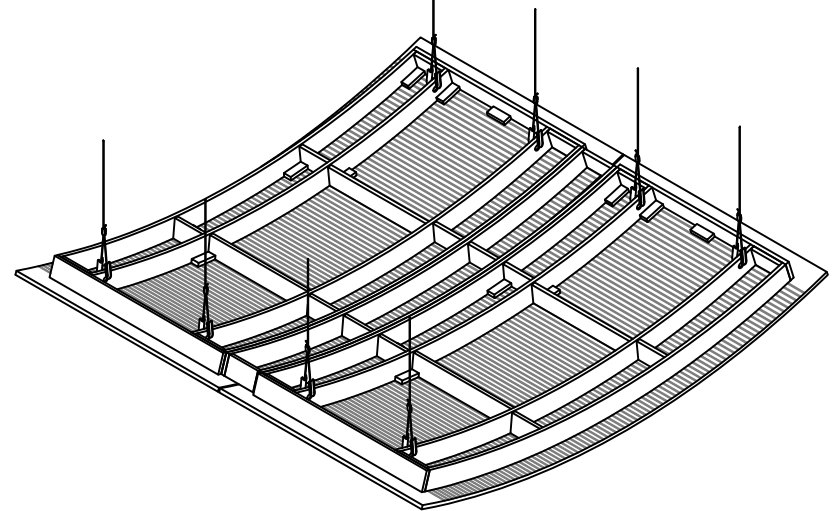

USE WOOD SCREWS TO
ATTACH JOINING UNITS AS
NECESSARY