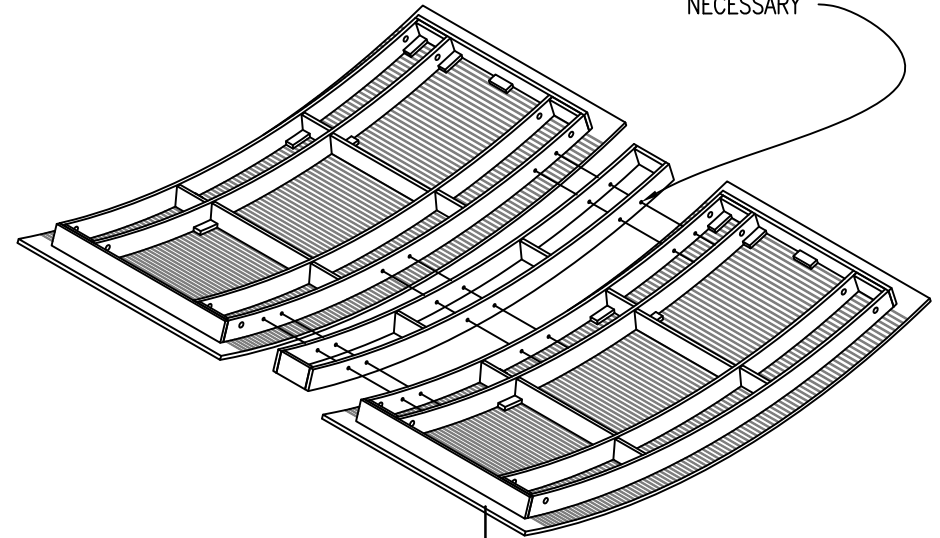

USE WOOD SCREWS TO
ATTACH JOINING UNITS AS
NECESSARY

RPG DIFFUSOR SYSTEMS, INC.

651-C Commerce Drive, Upper Marlboro MD 20774
Phone: 301-249-0044 * Fax: 301-249-3912
Email: info@rpginc.com

Title: RPG WAVEFORM MONORADIAL-WI
MOUNTING FOR JOINING UNITS

Proj: RPG PRODUCT

Date: 5/7/09

By: WRM

Scale: NTS

Comments:

PANEL TO BE ADJUSTED TO REQUIRED HEIGHT
IN THE FIELD BY THE INSTALLER

Path: M:\Products New\WORK IN PROGRESS\WFMW_Waveform Monoradial Wood\Ceiling Units\CAD_DWG\Monoradial Mounting