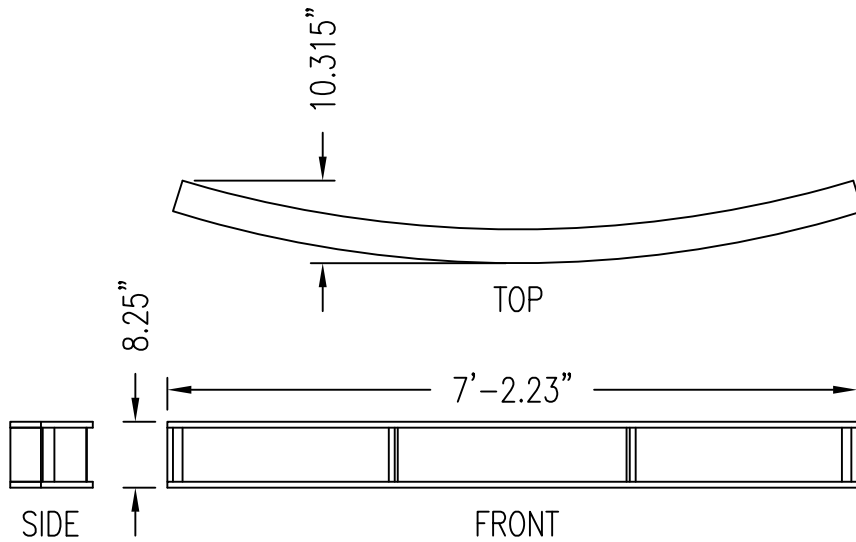

USE WOOD SCREWS TO
ATTACH JOINING UNITS AS
NECESSARY