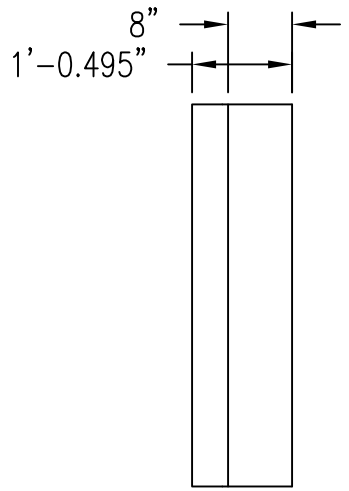

ISOMETRIC

EE UNIT - 2 FINISHED ENDS, 2 FINISHED SIDES  
 JJ UNIT - 2 FINISHED ENDS, NO FINISHED SIDES  
 EJ UNIT - 2 FINISHED ENDS, 1 FINISHED SIDE

SIDE

END

FACE

**RPG DIFFUSOR SYSTEMS, INC.**  
 651-C Commerce Drive, Upper Marlboro MD 20774  
 Phone: 301-249-0044 \* Fax: 301-249-3912  
 Email: info@rpginc.com

Title: RPG MONORADIAL-R CUTSHEET

Proj: RPG PRODUCT

Date: 5/12/09

By: WRM

Scale: 1/2"=1'

Comments:  
 \_\_\_\_\_  
 \_\_\_\_\_  
 \_\_\_\_\_  
 \_\_\_\_\_

Path: M:\Products New\WORK IN PROGRESS\WFMW\_Waveform Monoradial Wood\Ceiling Units\CAD\_DWG\Monoradial Cutsheet