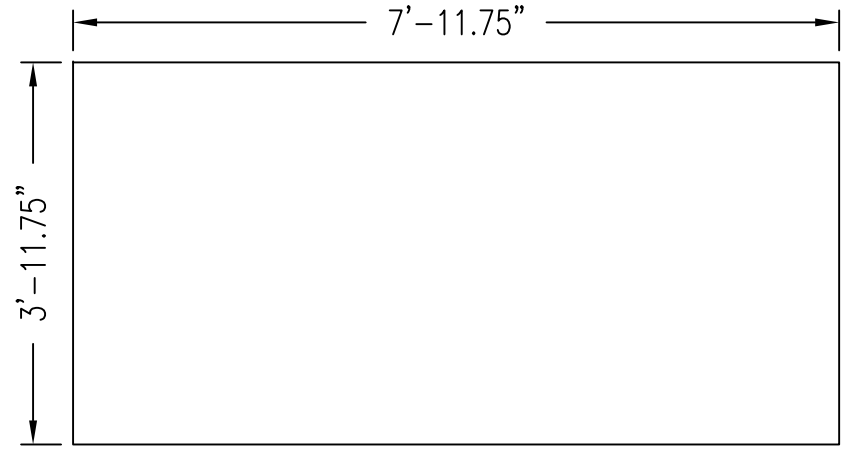

EE UNIT - 2 FINISHED ENDS, 2 FINISHED SIDES
JJ UNIT - 2 FINISHED ENDS, NO FINISHED SIDES
EJ UNIT - 2 FINISHED ENDS, 1 FINISHED SIDE

FACE

RPG DIFFUSOR SYSTEMS, INC.
651-C Commerce Drive, Upper Marlboro MD 20774
Phone: 301-249-0044 * Fax: 301-249-3912
Email: info@rpginc.com

Title: RPG MONORADIAL-R CUTSHEET

Proj: RPG PRODUCT

Date: 5/12/09

By: WRM

Scale: 1/2"=1'

Comments:
_____
_____
_____
_____

Path: M:\Products New\WORK IN PROGRESS\WFMW_Waveform Monoradial Wood\Ceiling Units\CAD_DWG\Monoradial Cutsheet