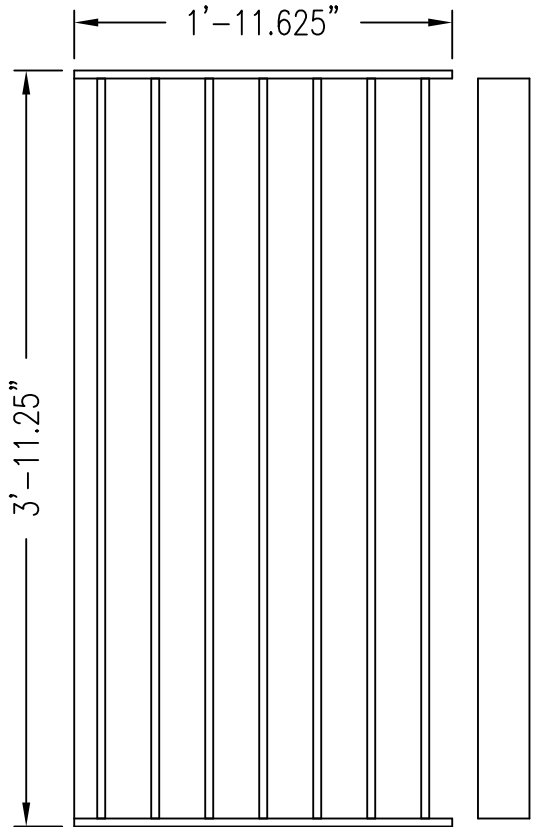

Scale: *1"=1'-0"*

Comments:

Path: *M:\Products New\IN PROGRESS_QRD7_QRD 754\CAD_DWG\QRD Cutsheets.dwg*

S.W. ISOMETRIC

TOP

9.125"

SIDE

1'-11.625"

By: **WRM**

Scale: **1"=1'-0"**

Comments:

Path: **M:\Products New\IN PROGRESS_QRD7_QRD 754\CAD_DWG\QRD Cutsheets.dwg**

S.W. ISOMETRIC

9.125"

SIDE

TOP

Date: *3/24/2008* By: *WRM*

Scale: *1"=1'-0"*

Comments:

Path: *M:\Products New\IN PROGRESS_QRD7_QRD 754\CAD_DWG\QRD Cutsheets.dwg*

S.W. ISOMETRIC

9.125"

SIDE

TOP

Scale: 1" = 1'-0"

Path: M:\Products New\IN PROGRESS_QRD7_QRD 754\CAD_DWG\QRD Cutsheets.dwg

Comments:

S.W. ISOMETRIC

9.125"

SIDE

TOP

1'-11.625"