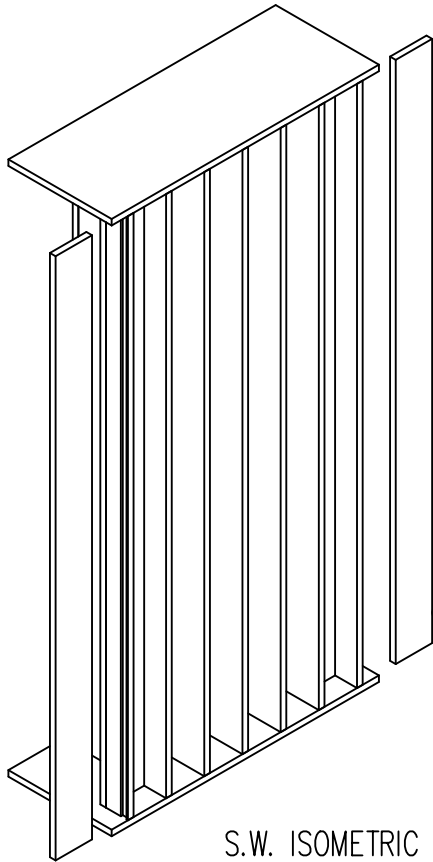

S.W. ISOMETRIC

9.125"