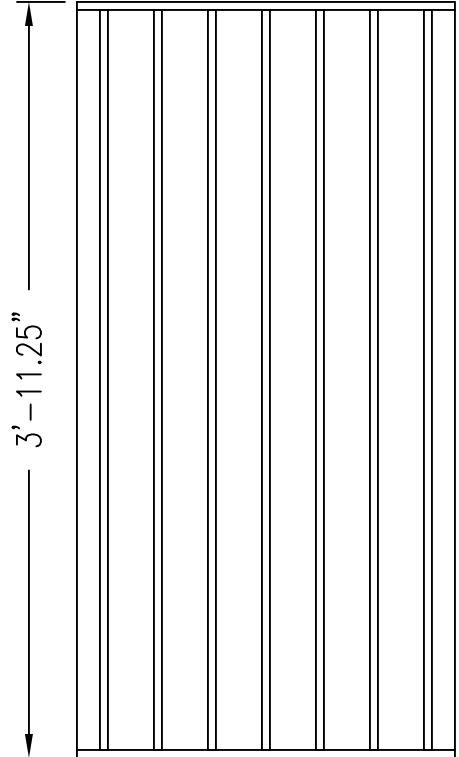

FRONT

3'-11.25"