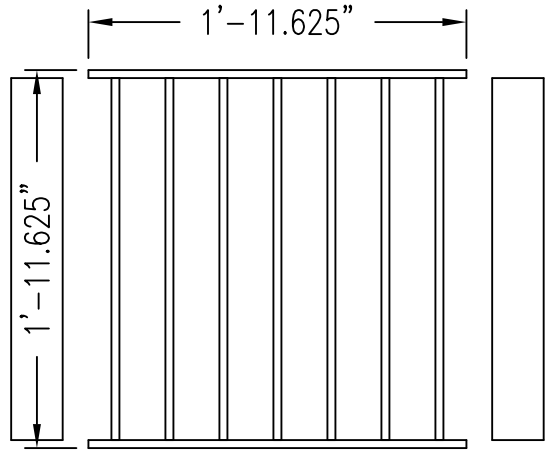

FRONT

RPG DIFFUSOR SYSTEMS, INC.

651-C Commerce Drive, Upper Marlboro MD 20774
Phone: 301-249-0044 * Fax: 301-249-3912
Email: info@rpginc.com

Title: *RPG QRD 2X2 JJ*
CUTSHEET

Proj: *RPG PRODUCT*

Date: *3/24/2008*

By: *WRM*

Scale: *1"=1'-0"*

Path: *M:\Products New\IN PROGRESS_QRD7_QRD 754\CAD_DWG\QRD Cutsheets.dwg*

Comments:
_____
_____
_____
_____