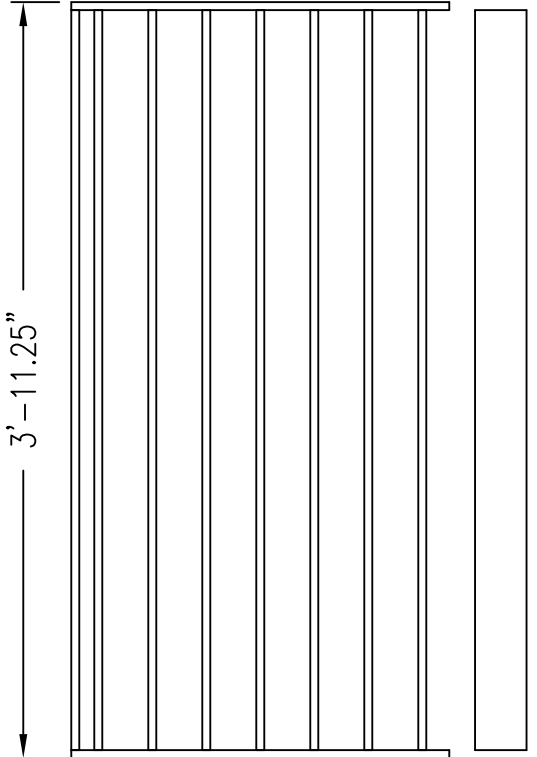

FRONT

3'-11.25"