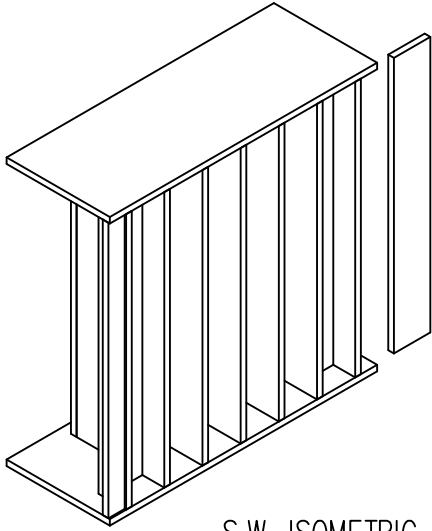

Title: *RPG QRD 2X2 HH*
CUTSHEET

Proj: *RPG PRODUCT*

Date: *3/24/2008* By: *WRM*

Scale: *1"=1'-0"*

Comments:

Path: *M:\Products New\IN PROGRESS_QRD7_QRD 754\CAD_DWG\QRD Cutsheets.dwg*

S.W. ISOMETRIC

TOP