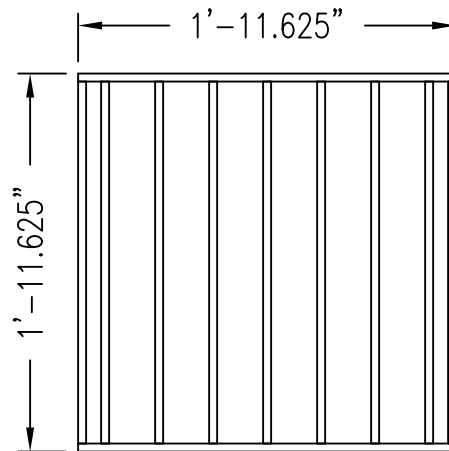

TOP

FRONT

RPG DIFFUSOR SYSTEMS, INC.

651-C Commerce Drive, Upper Marlboro MD 20774
Phone: 301-249-0044 * Fax: 301-249-3912
Email: info@rpginc.com

Title: *RPG QRD 2X2 EE*
CUTSHEET

Proj: *RPG PRODUCT*

Date: *3/24/2008* By: *WRM*

Scale: *1"=1'-0"*

Comments:

_____
_____
_____
_____

Path: *M:\Products New\IN PROGRESS_QRD7_QRD 754\CAD_DWG\QRD Cutsheets.dwg*