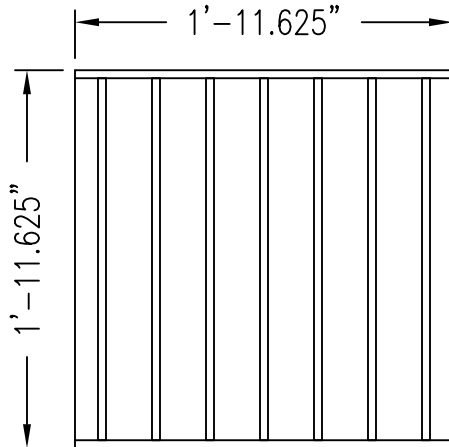

FRONT

RPG DIFFUSOR SYSTEMS, INC.

651-C Commerce Drive, Upper Marlboro MD 20774
Phone: 301-249-0044 * Fax: 301-249-3912
Email: info@rpginc.com

Title: *RPG QRD 2X2 HH*
CUTSHEET

Proj: *RPG PRODUCT*

Date: *3/24/2008* By: *WRM*

Scale: *1"=1'-0"*

Comments:

_____
_____
_____
_____

Path: *M:\Products New\IN PROGRESS_QRD7_QRD 754\CAD_DWG\QRD Cutsheets.dwg*