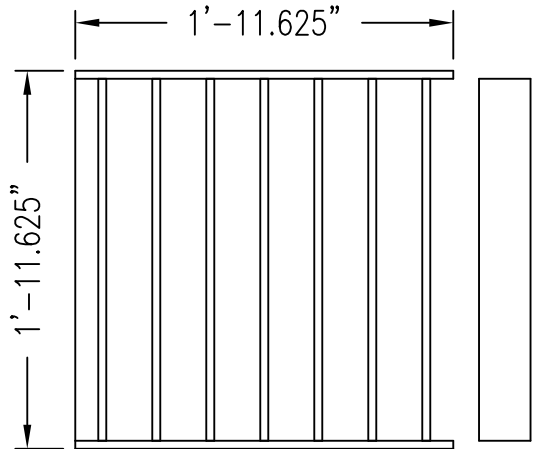

FRONT

RPG DIFFUSOR SYSTEMS, INC.

651-C Commerce Drive, Upper Marlboro MD 20774
Phone: 301-249-0044 * Fax: 301-249-3912
Email: info@rpginc.com

Title: *RPG QRD 2X2 HJ
CUTSHEET*

Proj: *RPG PRODUCT*

Date: *3/24/2008* By: *WRM*

Scale: *1"=1'-0"*

Path: *M:\Products New\IN PROGRESS_QRD7_QRD 754\CAD_DWG\QRD Cutsheets.dwg*

Comments: