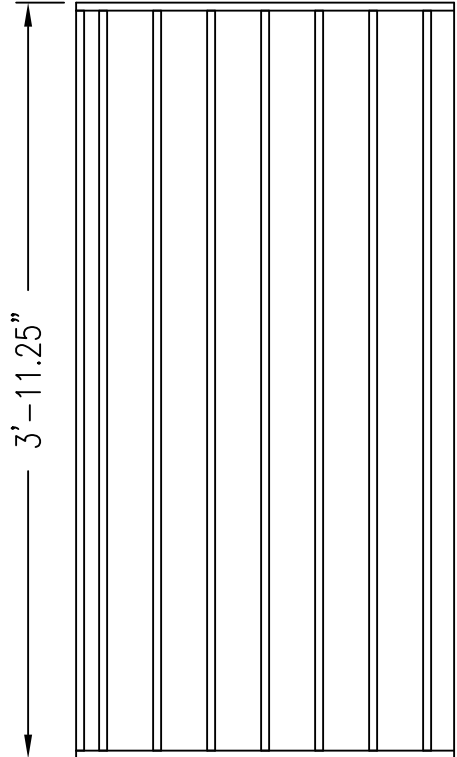

Date: *3/24/2008* By: *WRM*

Scale: *1"=1'-0"*

Comments:

Path: *M:\Products New\IN PROGRESS_QRD7_QRD 754\CAD_DWG\QRD Cutsheets.dwg*

S.W. ISOMETRIC

TOP

SIDE

FRONT

Scale: *1"=1'-0"*

Comments:

Path: *M:\Products New\IN PROGRESS_QRD7_QRD 754\CAD_DWG\QRD Cutsheets.dwg*

S.W. ISOMETRIC

TOP

9.125"

SIDE

1'-11.625"

By: **WRM**

Scale: **1"=1'-0"**

Comments:

Path: **M:\Products New\IN PROGRESS_QRD7_QRD 754\CAD_DWG\QRD Cutsheets.dwg**

S.W. ISOMETRIC

9.125"

SIDE

TOP

Date: *3/24/2008* By: *WRM*

Scale: *1"=1'-0"*

Comments:

Path: *M:\Products New\IN PROGRESS_QRD7_QRD 754\CAD_DWG\QRD Cutsheets.dwg*

S.W. ISOMETRIC

9.125"

SIDE

TOP