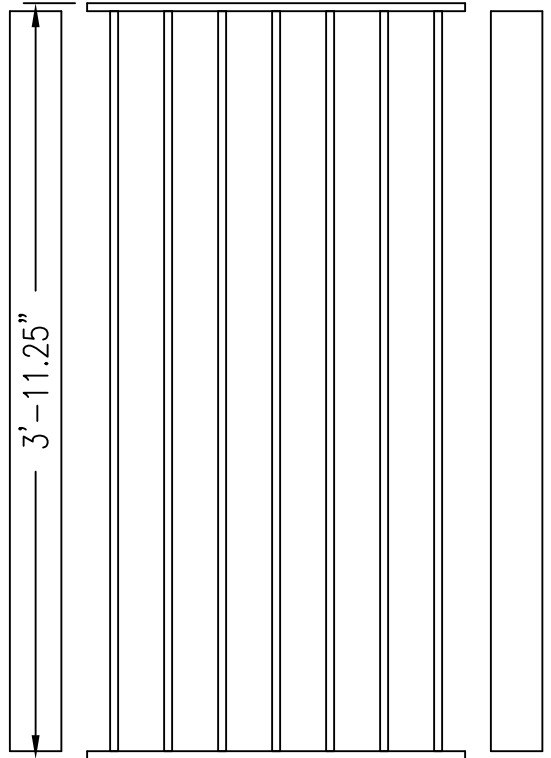

Date: *3/24/2008* By: *WRM*

Scale: *1"=1'-0"*

Comments:

Path: *M:\Products New\IN PROGRESS_QRD7_QRD 754\CAD_DWG\QRD Cutsheets.dwg*

S.W. ISOMETRIC

9.125"

SIDE

TOP

Scale: 1" = 1'-0"

Path: M:\Products New\IN PROGRESS_QRD7_QRD 754\CAD_DWG\QRD Cutsheets.dwg

Comments:

S.W. ISOMETRIC

9.125"

SIDE

TOP

1'-11.625"