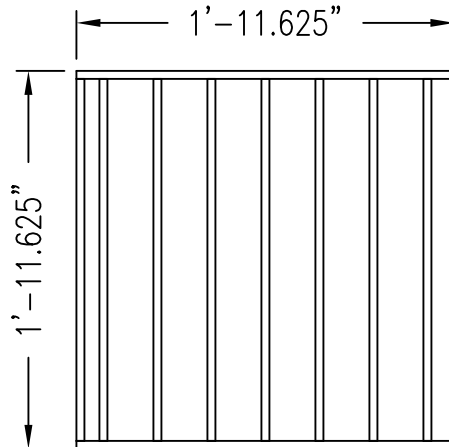

Date: *3/24/2008* By: *WRM*

Scale: *1"=1'-0"*

Comments:

Path: *M:\Products New\IN PROGRESS_QRD7_QRD 754\CAD_DWG\QRD Cutsheets.dwg*

S.W. ISOMETRIC

TOP

SIDE

FRONT

Scale: *1"=1'-0"*

Comments:

Path: *M:\Products New\IN PROGRESS_QRD7_QRD 754\CAD_DWG\QRD Cutsheets.dwg*

S.W. ISOMETRIC

TOP

9.125"

SIDE

1'-11.625"

By: **WRM**

Scale: **1"=1'-0"**

Comments:

Path: **M:\Products New\IN PROGRESS_QRD7_QRD 754\CAD_DWG\QRD Cutsheets.dwg**

S.W. ISOMETRIC

9.125"

SIDE

TOP

Date: *3/24/2008* By: *WRM*

Scale: *1"=1'-0"*

Comments:

Path: *M:\Products New\IN PROGRESS_QRD7_QRD 754\CAD_DWG\QRD Cutsheets.dwg*

S.W. ISOMETRIC

9.125"

SIDE

TOP