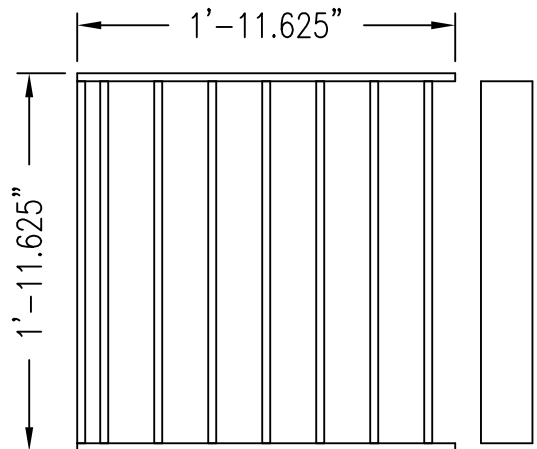

FRONT

RPG DIFFUSOR SYSTEMS, INC.

651-C Commerce Drive, Upper Marlboro MD 20774
Phone: 301-249-0044 * Fax: 301-249-3912
Email: info@rpginc.com

Title: *RPG QRD 2X2 EJ*
CUTSHEET

Proj: *RPG PRODUCT*

Date: *3/24/2008* By: *WRM*

Scale: *1"=1'-0"*

Path: *M:\Products New\IN PROGRESS_QRD7_QRD 754\CAD_DWG\QRD Cutsheets.dwg*

Comments: