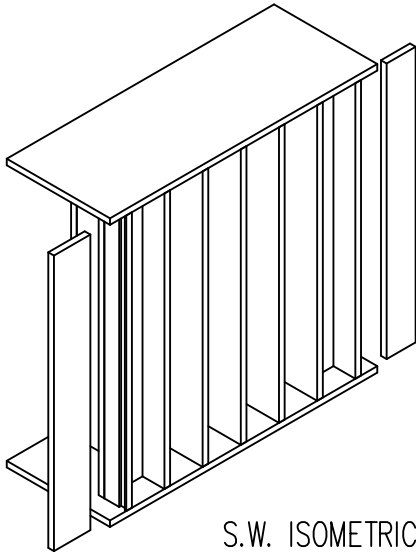

S.W. ISOMETRIC