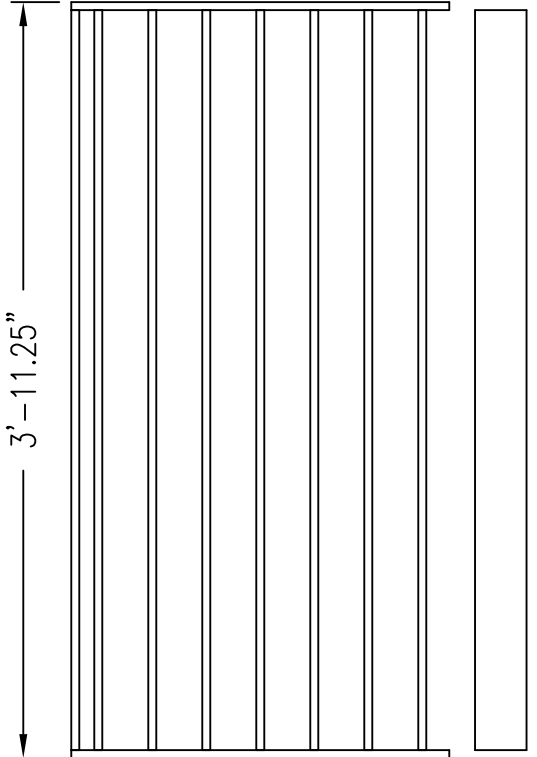

S.W. ISOMETRIC

9.125"

SIDE

TOP

1'-11.625"

FRONT

3'-11.25"

**RPG DIFFUSOR SYSTEMS, INC.**  
 651-C Commerce Drive, Upper Marlboro MD 20774  
 Phone: 301-249-0044 \* Fax: 301-249-3912  
 Email: info@rpginc.com

Title: *RPG QRD 4X2 EJ*  
 CUTSHEET

Proj: *RPG PRODUCT*

Date: *3/24/2008*

By: *WRM*

Scale: *1"=1'-0"*

Comments:  
 \_\_\_\_\_  
 \_\_\_\_\_  
 \_\_\_\_\_  
 \_\_\_\_\_

Path: *M:\Products New\IN PROGRESS\_QRD7\_QRD 754\CAD\_DWG\QRD Cutsheets.dwg*