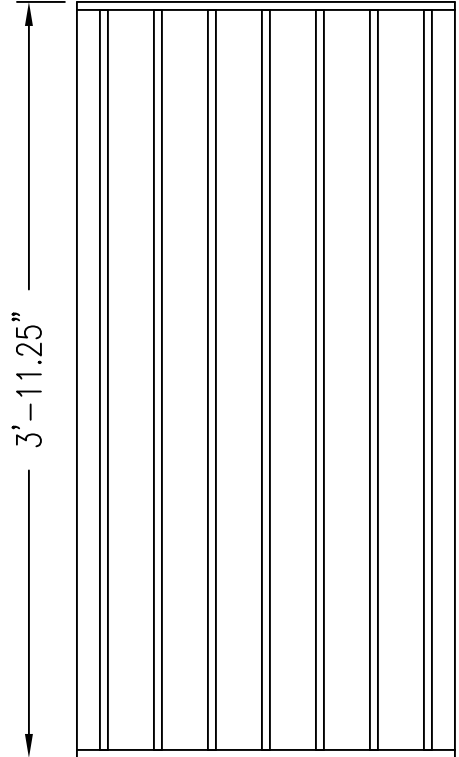

S.W. ISOMETRIC

TOP

9.125"

SIDE

1'-11.625"

FRONT

3'-11.25"

RPG DIFFUSOR SYSTEMS, INC.