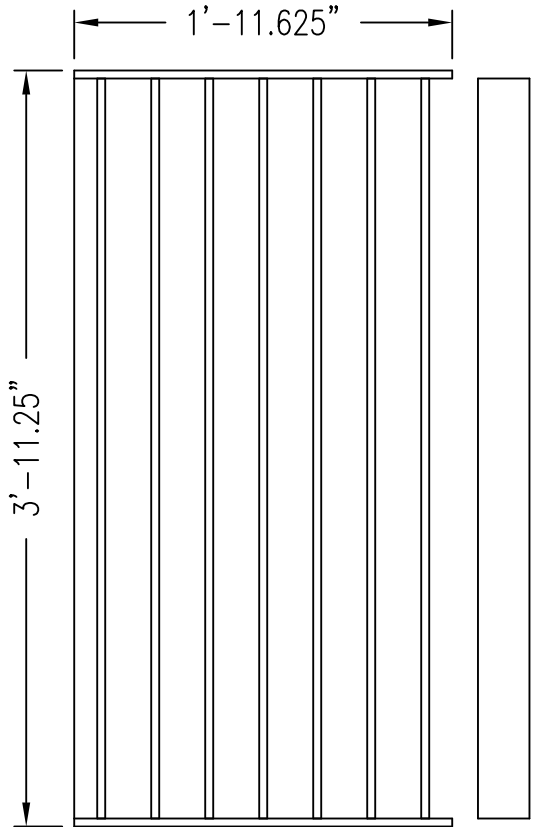

S.W. ISOMETRIC

9.125"

SIDE

TOP

FRONT

3'-11.25"

1'-11.625"

RPG DIFFUSOR SYSTEMS, INC.

651-C Commerce Drive, Upper Marlboro MD 20774
 Phone: 301-249-0044 * Fax: 301-249-3912
 Email: info@rpginc.com

Title: RPG QRD 4X2 HJ
 CUTSHEET

Proj: RPG PRODUCT

Date: 3/24/2008 By: WRM

Scale: 1"=1'-0"

Path: M:\Products New\IN PROGRESS_QRD7_QRD 754\CAD_DWG\QRD Cutsheets.dwg