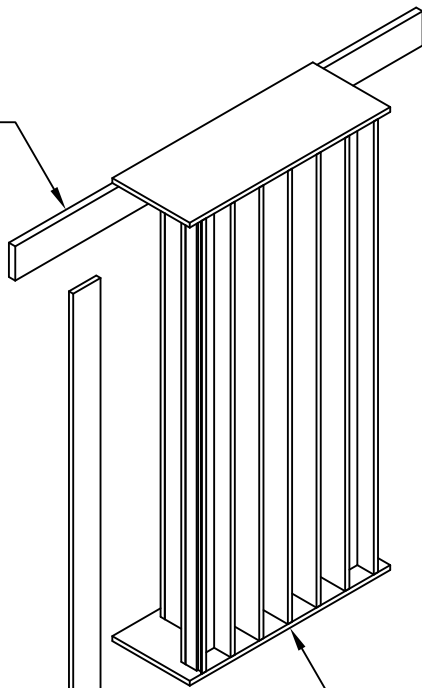

EXPLODED SECTION VIEW
SHOWING JOINING WELL DETAIL
SCALED 2X'S

JOINING WELL

WALL CLEAT

QRD 4'X2' EJ

JOINING WELL

QRD 4'X2' JJ

JOINING WELL

QRD 4'X2' EJ

Scale: *3/4"=1'*

Path: *M:\Products New\IN PROGRESS_QRD7_QRD 754\CAD_DWG\QRD Mounting.dwg*

Comments:
