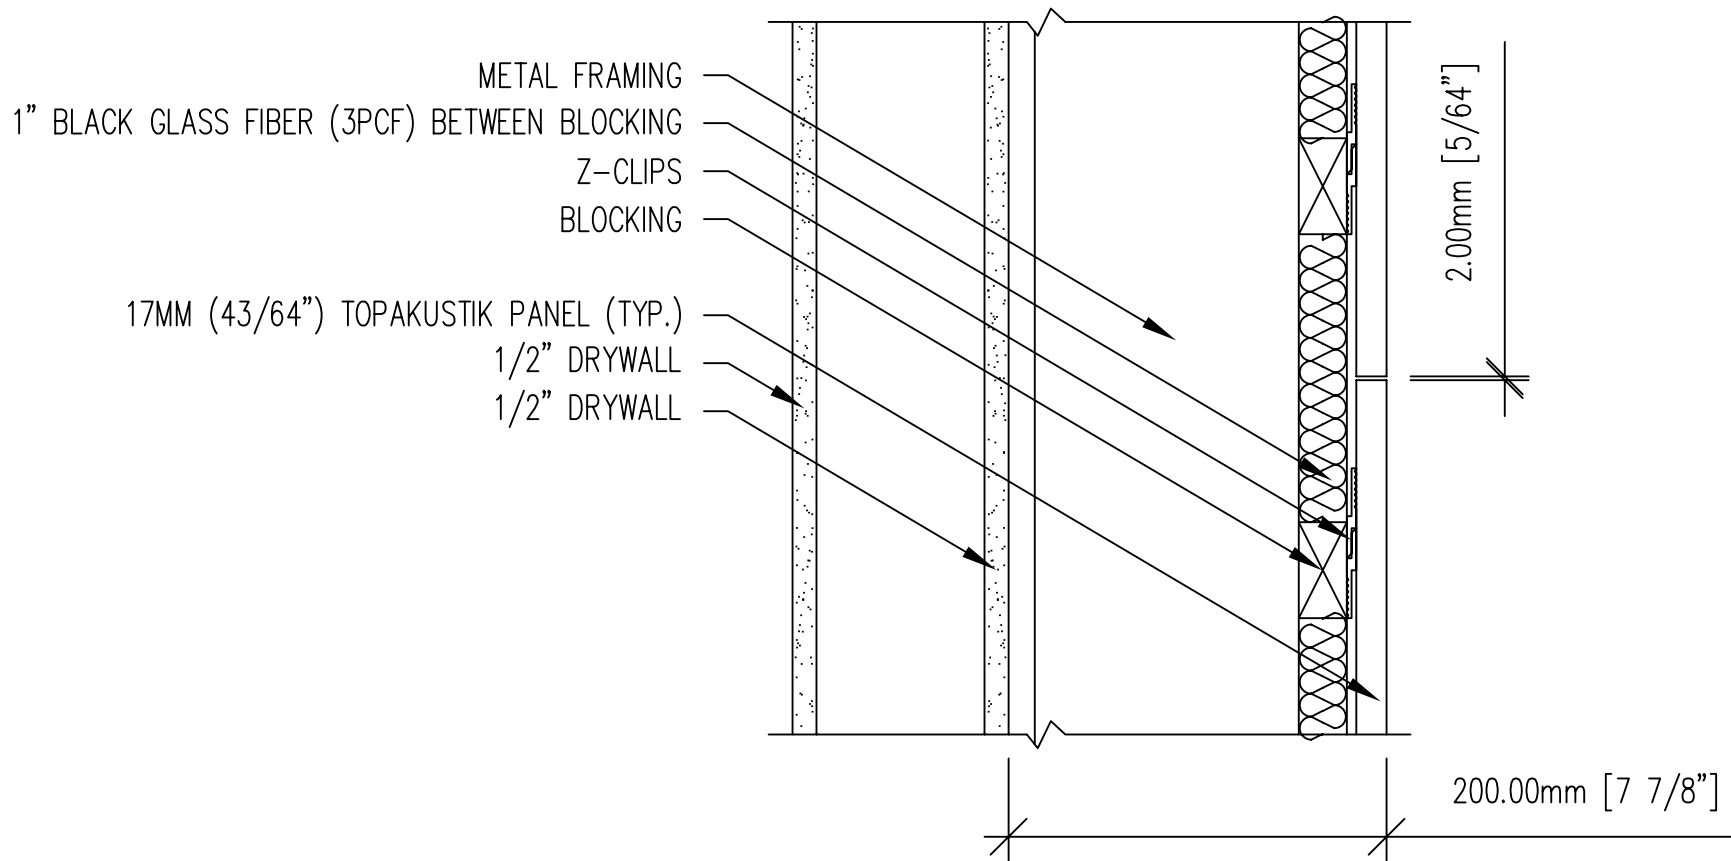

W11

TOPAKUSTIK WALL PANEL 200MM Z-CLIP SYSTEM PLAN

3" = 1'

REV. A 09/26/03

Title: TOPAKUSTIK WALL PANEL 200MM SYSTEM Z-CLIP PLAN DETAIL W11

Comments:

Proj:

Date: 09/11/03

TOPAKUSTIK WALL PANEL 200MM Z-CLIP SYSTEM SECTION

3" = 1'

REV. A 09/26/03

Title: TOPAKUSTIK WALL PANEL 200MM SYSTEM Z-CLIP SECTION DETAIL W12

Comments:

Proj:

Date: 09/11/03

By: TJS