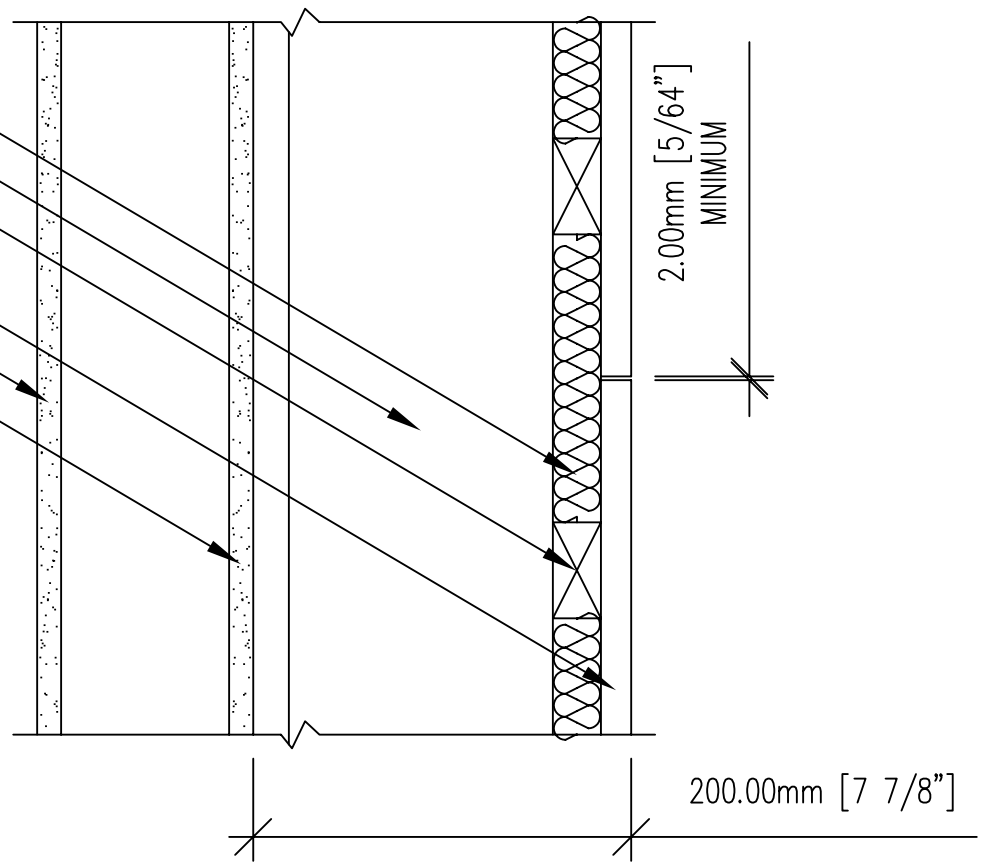

1" BLACK GLASS FIBER (3PCF) BETWEEN BLOCKING
17MM (43/64") TOPAKUSTIK PANEL (TYP.)

1/2" DRYWALL
1/2" DRYWALL
METAL FRAMING

METAL FRAMING

TOPAKUSTIK WALL PANEL 200MM SYSTEM PLAN

3" = 1'

REV. A 10/01/03

Title: TOPAKUSTIK WALL PANEL 200MM
SYSTEM FIRING PLAN DETAIL W9

Proj:

Date: 10/01/03

By: T.S

Scale: 1:1

Path:

Comments:

1" BLACK GLASS FIBER (3PCF) BETWEEN BLOCKING
 METAL FRAMING
 BLOCKING
 17MM (43/64") TOPAKUSTIK PANEL (TYP.)
 1/2" DRYWALL
 1/2" DRYWALL

TOPAKUSTIK WALL PANEL 200MM SYSTEM SECTION