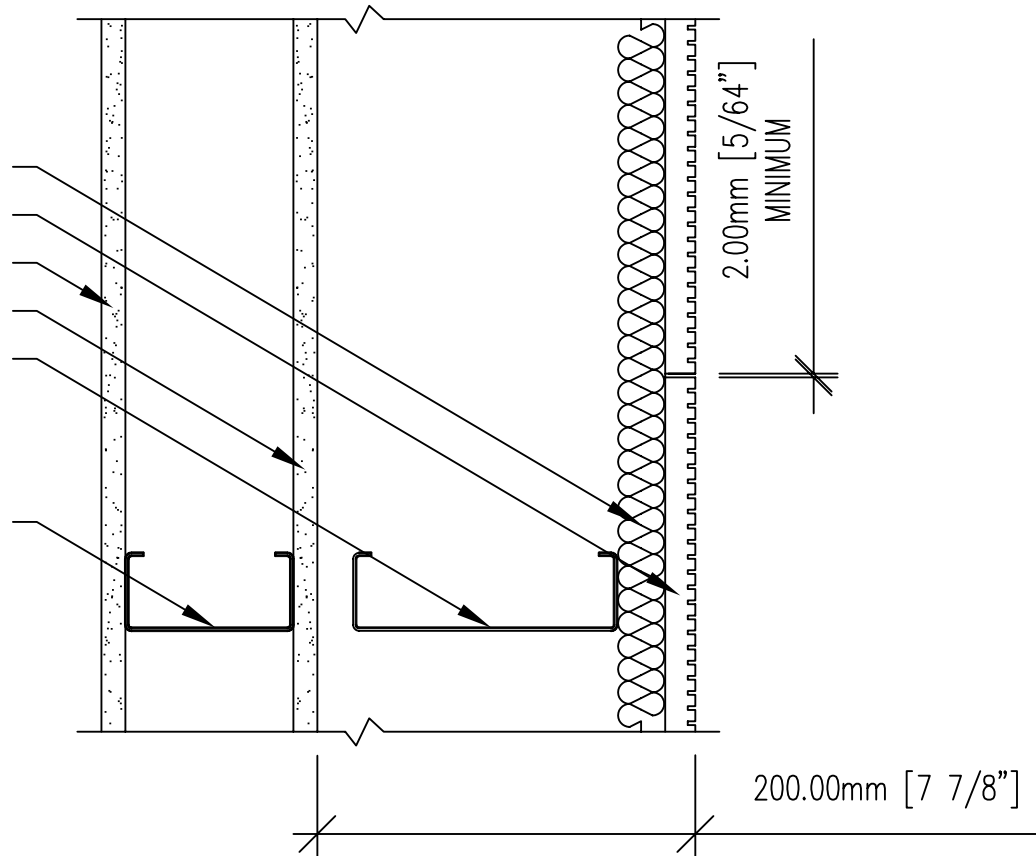

1" BLACK GLASS FIBER (3PCF) BETWEEN BLOCKING
17MM (43/64") TOPAKUSTIK PANEL (TYP.)

1/2" DRYWALL
1/2" DRYWALL
METAL FRAMING

METAL FRAMING

TOPAKUSTIK WALL PANEL 200MM SYSTEM PLAN

3" = 1'

REV. A 10/01/03

Title: TOPAKUSTIK WALL PANEL 200MM
SYSTEM FIRING PLAN DETAIL W9

Proj:

Date: 10/01/03

By: T.S

Scale: 1:1

Path:

Comments:

1" BLACK GLASS FIBER (3PCF) BETWEEN BLOCKING
 METAL FRAMING
 BLOCKING
 17MM (43/64") TOPAKUSTIK PANEL (TYP.)
 1/2" DRYWALL
 1/2" DRYWALL

TOPAKUSTIK WALL PANEL 200MM SYSTEM SECTION