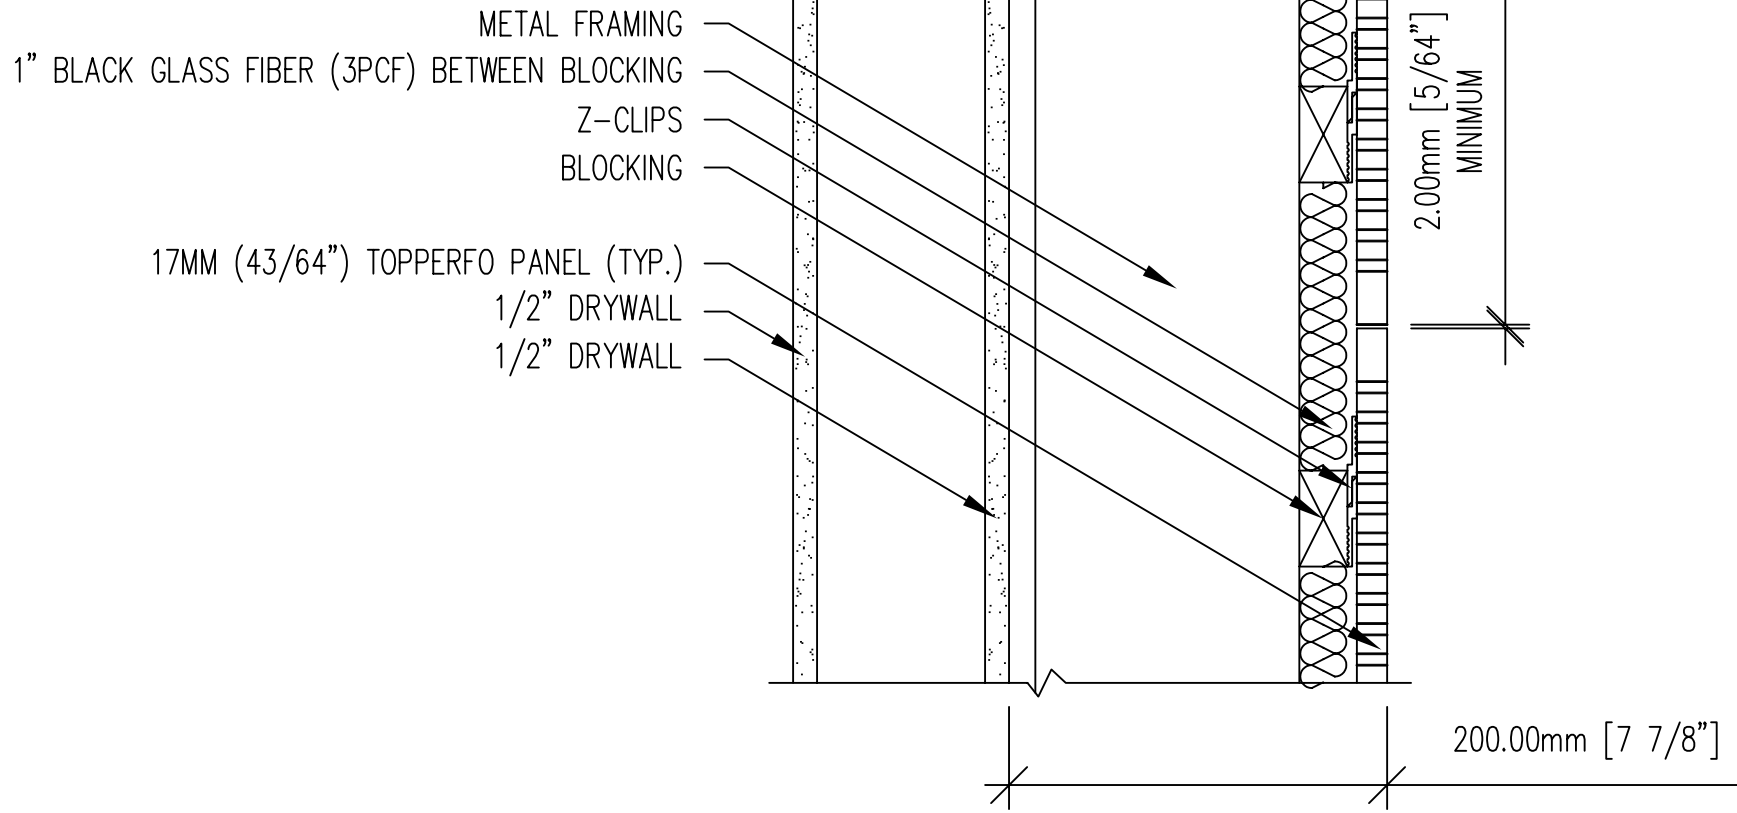

Title: TOPPERFO WALL PANEL 200MM SYSTEM Z-CLIP PLAN DETAIL W19

Proj:

Date: 11/07/03

By: T.S

Scale: 1:1

Comments:

Path: K:\ENGINEERING\CAD FILES\Product\TOP\Topperfo\Walls\Panels (Modular)\Architectural Details\W19 & W20.dxf

TOPPERFO WALL PANEL 200MM Z-CLIP SYSTEM SECTION

3" = 1'

REV. A 11/07/03

®

Title: TOPPERFO WALL PANEL 200MM SYSTEM Z-CLIP SECTION DETAIL W20

Proj:

Date: 11/07/03

By: T.S